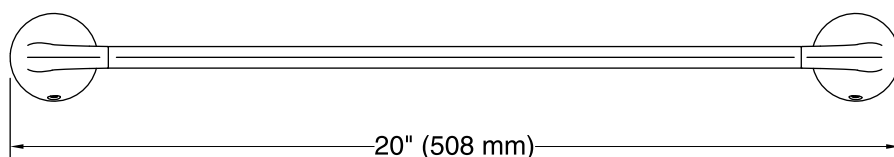

Technical Information

All product dimensions are nominal.

Installation Type: Wall-mount

Material: Zinc, Stainless Steel

Notes

Install this product according to the installation instructions.

CAUTION: Risk of personal injury. Do not install these products in any area where they are likely to be used inadvertently as a grab bar or support bar. These products are not designed or intended for use as a grab bar or support bar.