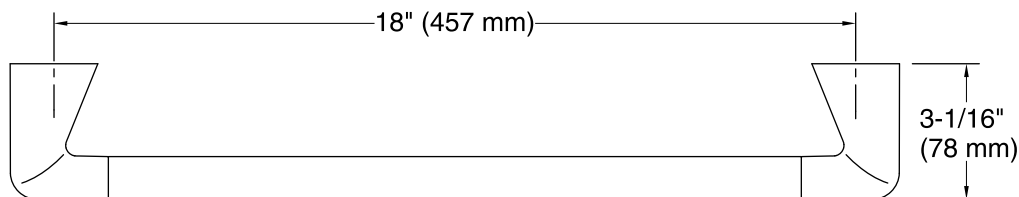

Technical Information

All product dimensions are nominal.

Installation Type: Wall-mount

Material: Zinc, Stainless Steel

Notes

Install this product according to the installation instructions.

CAUTION: Risk of personal injury. Do not install these products in any area where they are likely to be used inadvertently as a grab bar or support bar. These products are not designed or intended for use as a grab bar or support bar.