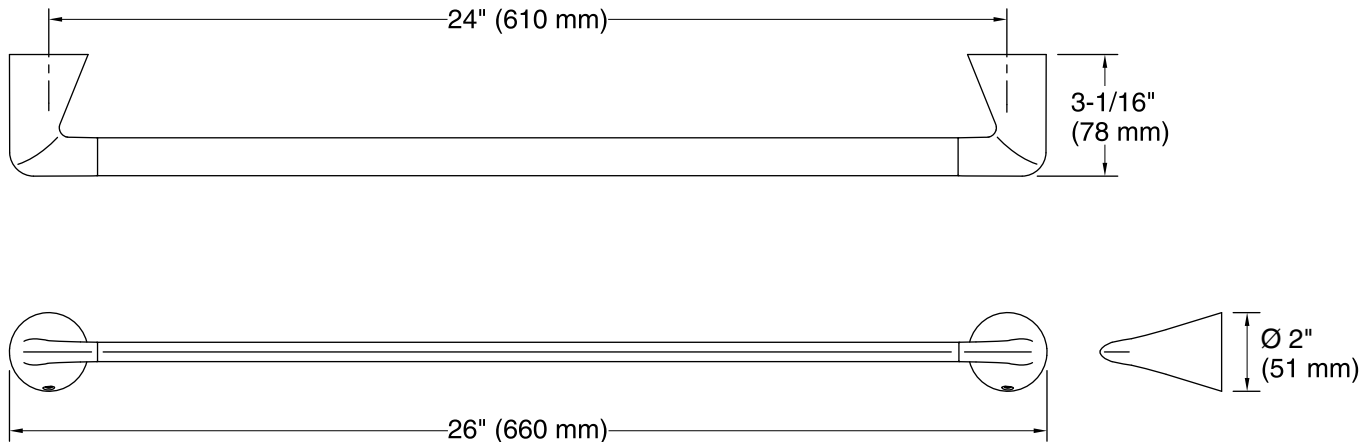

## Technical Information

All product dimensions are nominal.

Installation Type: Wall-mount

Material: Zinc, Stainless Steel