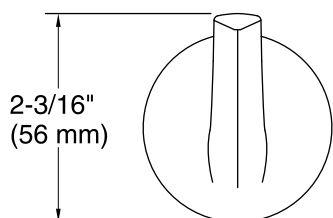

Color tiles intended for reference only.

Color	Code	Description
	CP	Polished Chrome
	BN	Vibrant® Brushed Nickel
	BL	Matte Black

Technical Information

All product dimensions are nominal.

Installation Type: Wall-mount