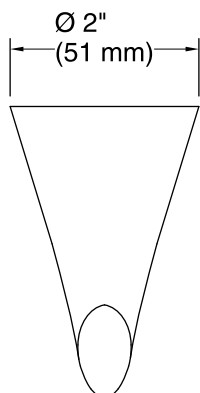

Color tiles intended for reference only.

Color	Code	Description
	CP	Polished Chrome
	BN	Vibrant® Brushed Nickel
	BL	Matte Black

Technical Information

All product dimensions are nominal.

Installation Type: Wall-mount