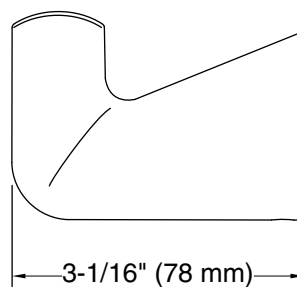

Color tiles intended for reference only.

Color	Code	Description
	CP	Polished Chrome
	BN	Vibrant® Brushed Nickel
	BL	Matte Black

Technical Information

All product dimensions are nominal.

Installation Type: Wall-mount