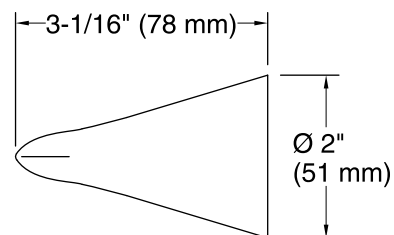

## Technical Information

All product dimensions are nominal.

Installation Type: Wall-mount

Material: Zinc, Stainless Steel