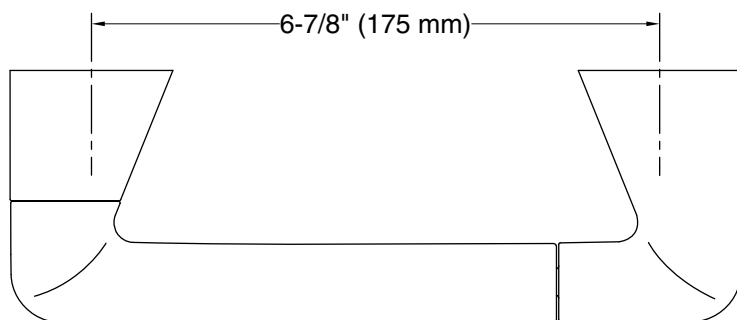

## Technical Information

All product dimensions are nominal.

Installation Type: Wall-mount

Material: Zinc, Stainless Steel