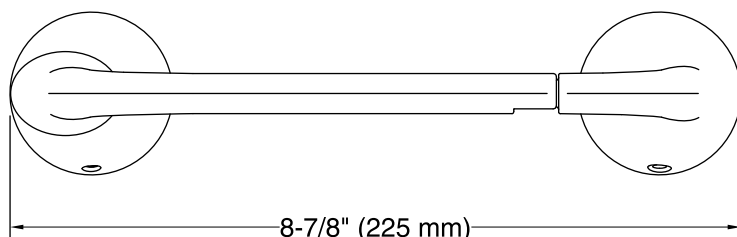

## Technical Information

All product dimensions are nominal.

Installation Type: Wall-mount

Material: Zinc, Stainless Steel