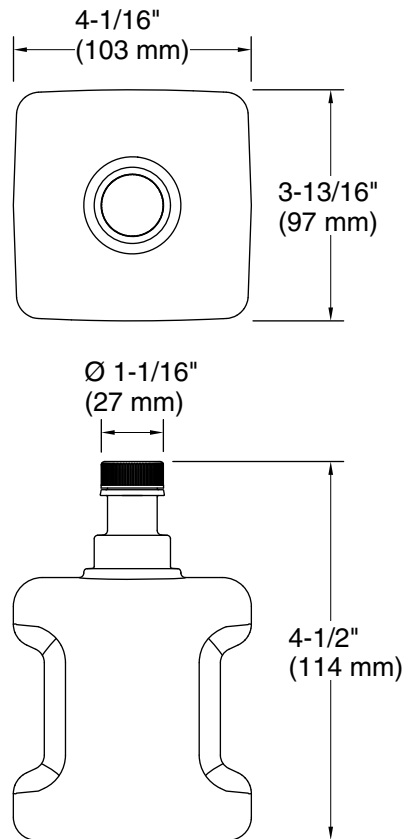

Codes/Standards

None Applicable

Returnable 45 Days after Purchase

See website for detailed warranty information.

Hollyhock-scented single-use foam soap refill – 800 mL
K-24879

Technical Information

All product dimensions are nominal.