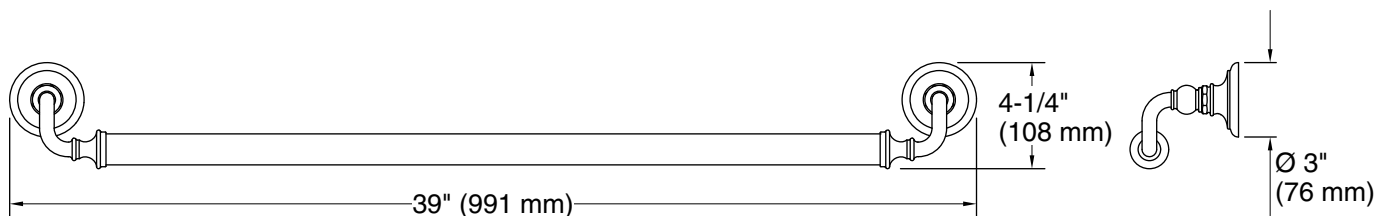

### Features

- 36" (914 mm) bar.
- Provides minimum 300 lb. load capacity.
- Coordinates with traditional-style KOHLER® faucets and showering components.

### Technical Information

All product dimensions are nominal.

Installation Type: Wall-mount

Material: Zinc, Stainless Steel