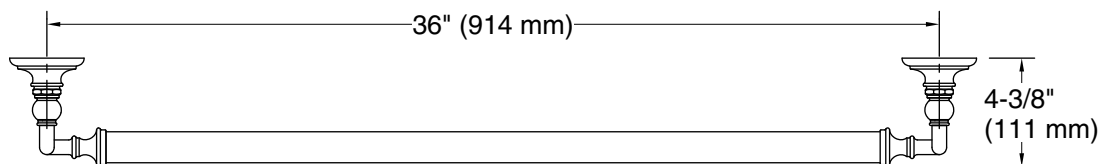

### Features

- 36" (914 mm) bar.
- Provides minimum 300 lb. load capacity.
- Coordinates with traditional-style KOHLER® faucets and showering components.

### Technical Information

All product dimensions are nominal.

Installation Type: Wall-mount

Material: Zinc, Stainless Steel