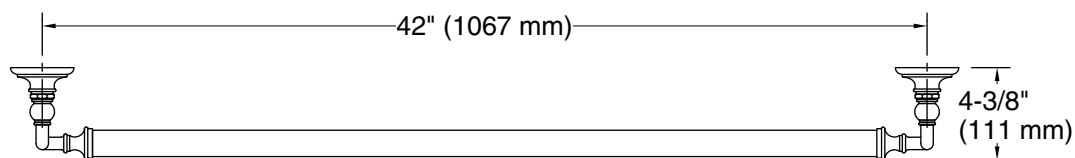

Features

- 42" (1067 mm) bar.
- Provides minimum 300 lb. load capacity.
- Coordinates with traditional-style KOHLER® faucets and showering components.

Material

- Premium metal construction for durability and reliability.
- KOHLER finishes resist corrosion and tarnishing.

Technical Information

All product dimensions are nominal.

Installation Type: Wall-mount

Material: Zinc, Stainless Steel

Notes

Measure your actual product for roughing-in details.

WARNING: Risk of personal injury. The wall plates on the grab bar must be mounted to a brace between the wall studs. This will ensure that the weight of the user is adequately supported.