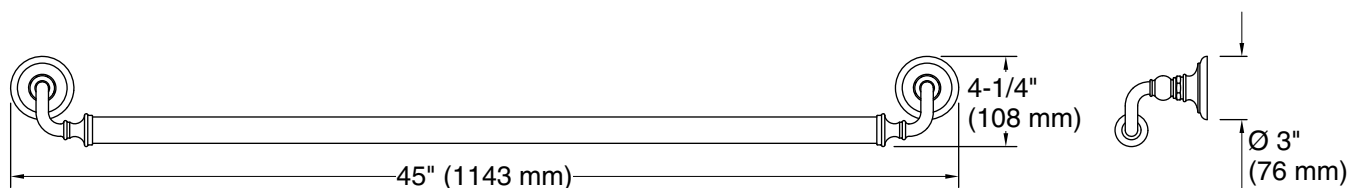

Features

- 42" (1067 mm) bar.
- Provides minimum 300 lb. load capacity.
- Coordinates with traditional-style KOHLER® faucets and showering components.

Material

- Premium metal construction for durability and reliability.
- KOHLER finishes resist corrosion and tarnishing.

Codes/Standards

None Applicable

KOHLER® Faucet Lifetime Limited Warranty

See website for detailed warranty information.

Available Colors/Finishes

Color tiles intended for reference only.

Color	Code	Description
	CP	Polished Chrome
	SN	Vibrant® Polished Nickel
	BN	Vibrant® Brushed Nickel
	BV	Vibrant® Brushed Bronze
	2BZ	Oil-Rubbed Bronze
	2MB	Vibrant® Brushed Moderne Brass

Technical Information

All product dimensions are nominal.

Installation Type: Wall-mount

Material: Zinc, Stainless Steel

Notes

Measure your actual product for roughing-in details.

WARNING: Risk of personal injury. The wall plates on the grab bar must be mounted to a brace between the wall studs. This will ensure that the weight of the user is adequately supported.