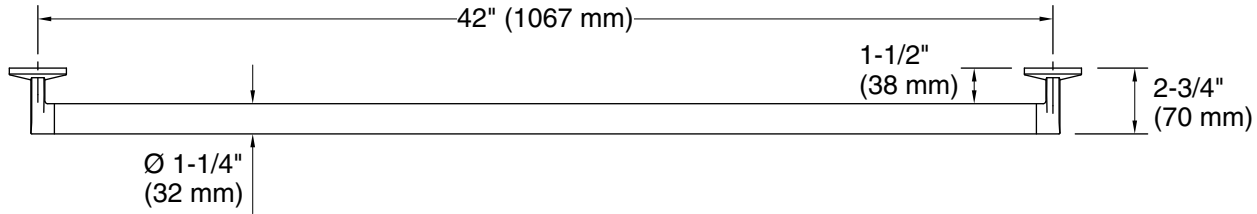

Features

- 42" (1067 mm) bar.
- Provides minimum 300 lb. load capacity.
- Coordinates with other products in the Components collection.

Material

- Premium metal construction for durability and reliability.
- KOHLER finishes resist corrosion and tarnishing.

Technical Information

All product dimensions are nominal.

Installation Type: Wall-mount

Material: Zinc, Stainless Steel

Notes

Install this product according to the installation instructions.

WARNING: Risk of personal injury. The wall plates on the grab bar must be mounted to a brace between the wall studs. This will ensure that the weight of the user is adequately supported.