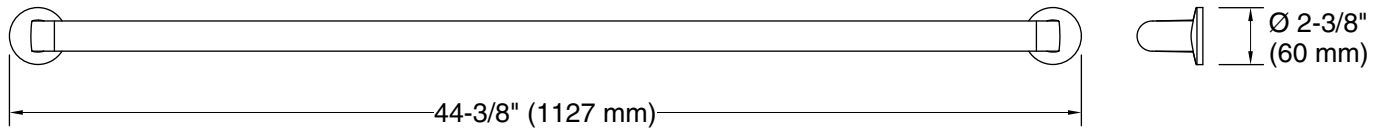

Features

- 42" (1067 mm) bar.
- Provides minimum 300 lb. load capacity.
- Coordinates with other products in the Components collection.

Material

- Premium metal construction for durability and reliability.
- KOHLER finishes resist corrosion and tarnishing.

Technical Information

All product dimensions are nominal.

Installation Type: Wall-mount

Material: Zinc, Stainless Steel

Notes

Install this product according to the installation instructions.

WARNING: Risk of personal injury. The wall plates on the grab bar must be mounted to a brace between the wall studs. This will ensure that the weight of the user is adequately supported.