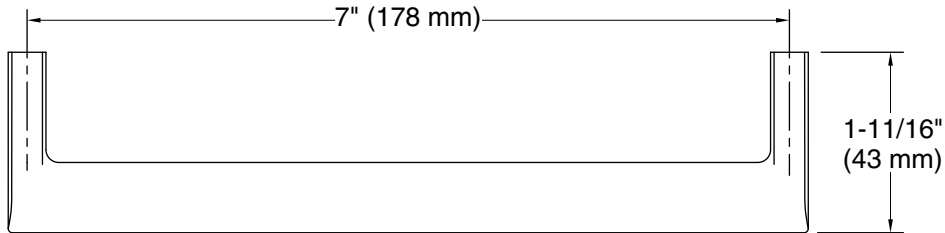

### Technical Information

All product dimensions are nominal.

Installation Type: Cabinet mount

Material: Zinc