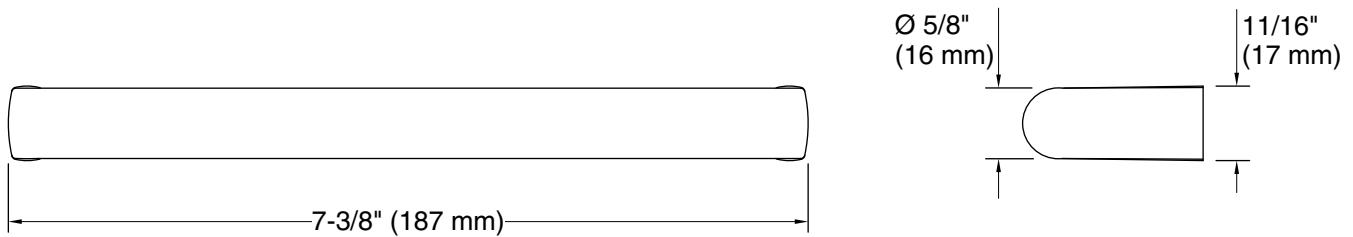

### Technical Information

All product dimensions are nominal.

Installation Type: Cabinet mount

Material: Zinc