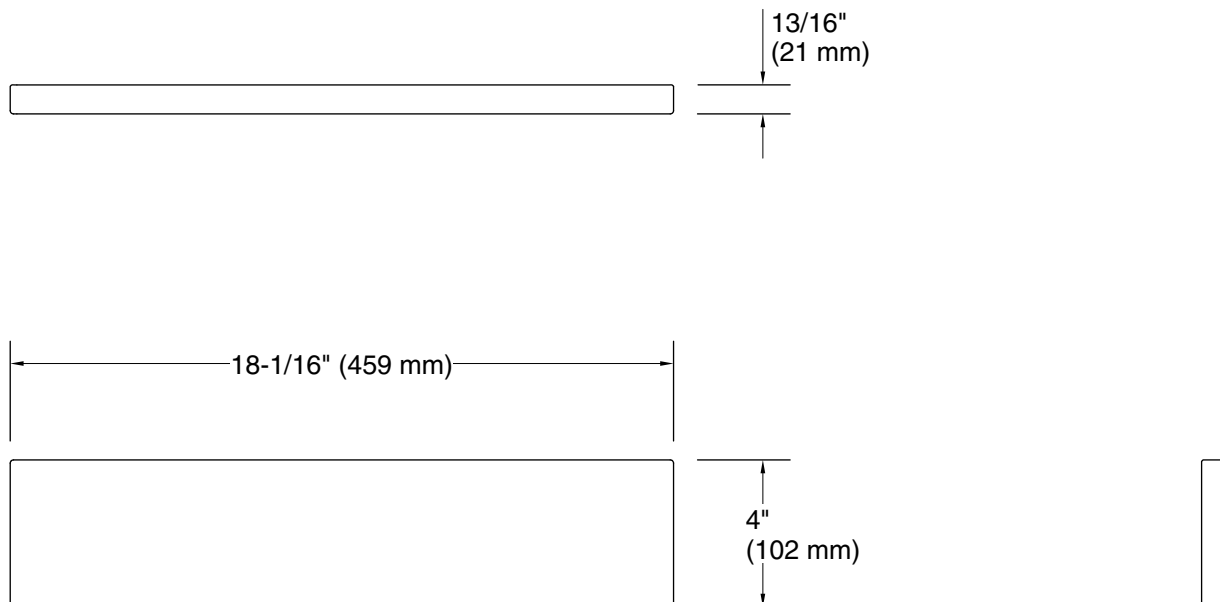

Technical Information

All product dimensions are nominal.

Material: Quartz