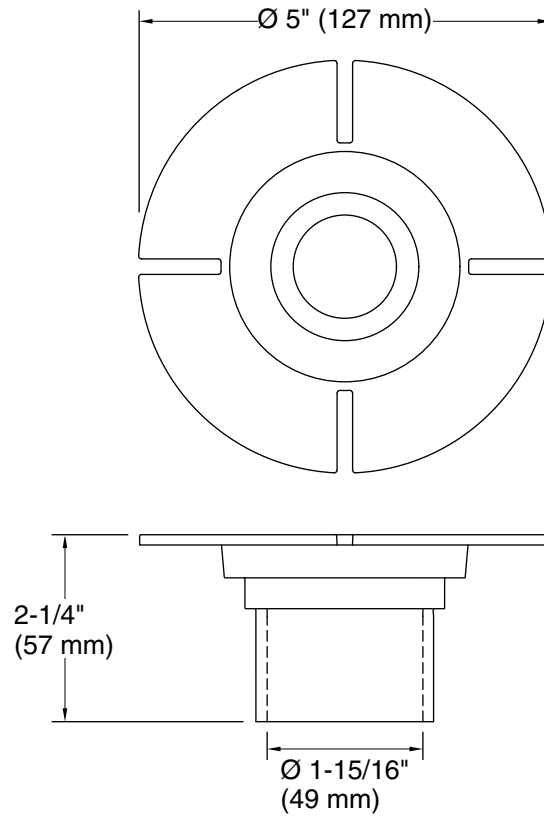

Technical Information

All product dimensions are nominal.

Drain included: No