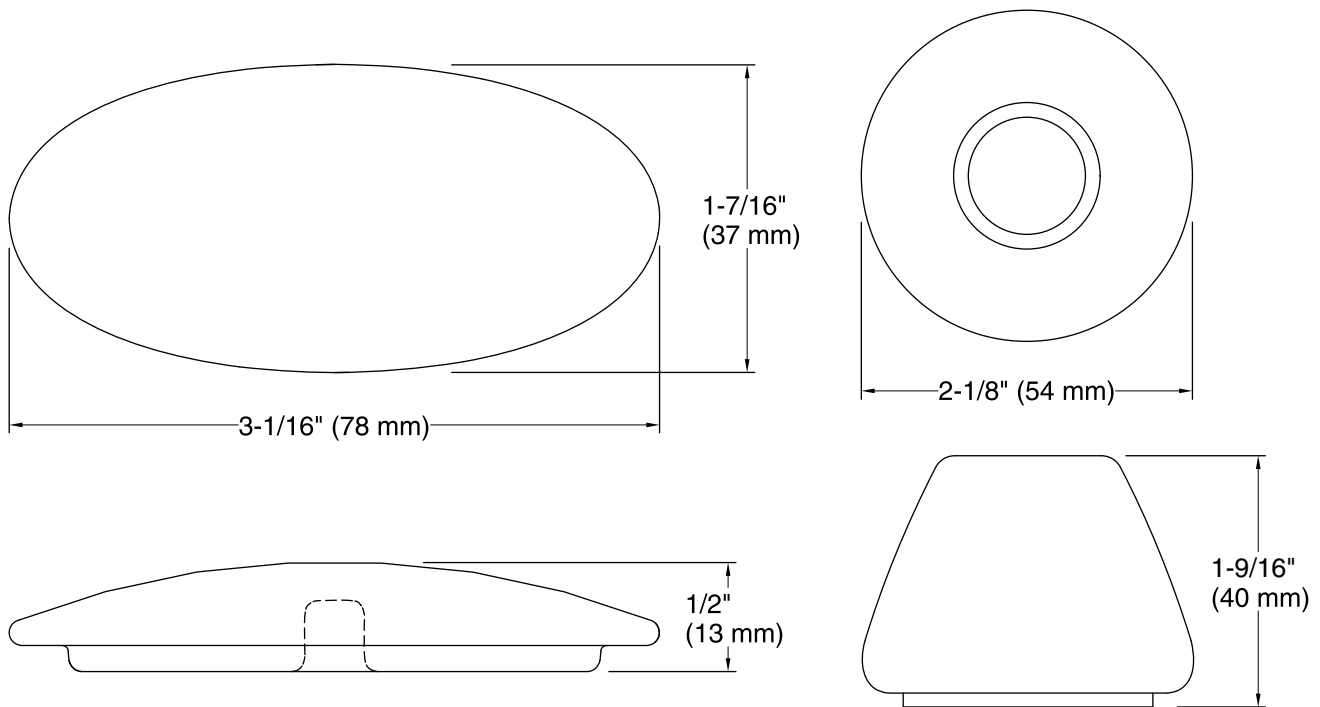

Technical Information

All product dimensions are nominal.

Material: Ceramic

Notes

Install this product according to the installation guide.