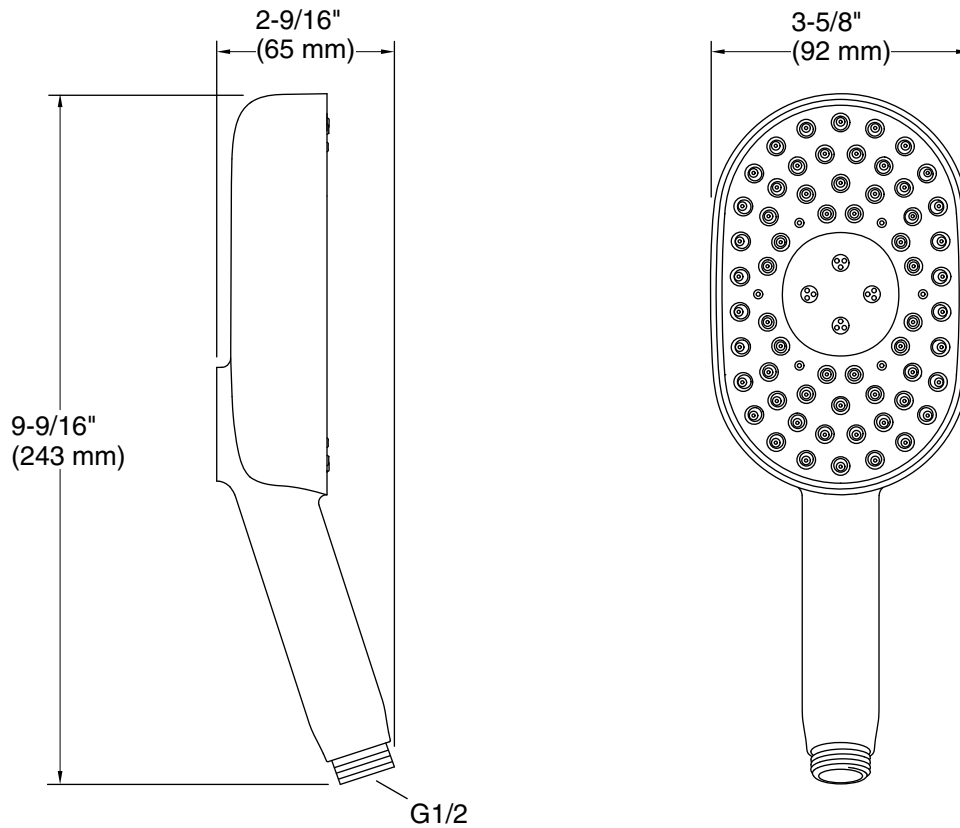

Technical Information

All product dimensions are nominal.

Handshower:

Rated maximum flow: 1.75 gal/min (6.6 l/min)
Pressure: 80 psi (5.5 bar)