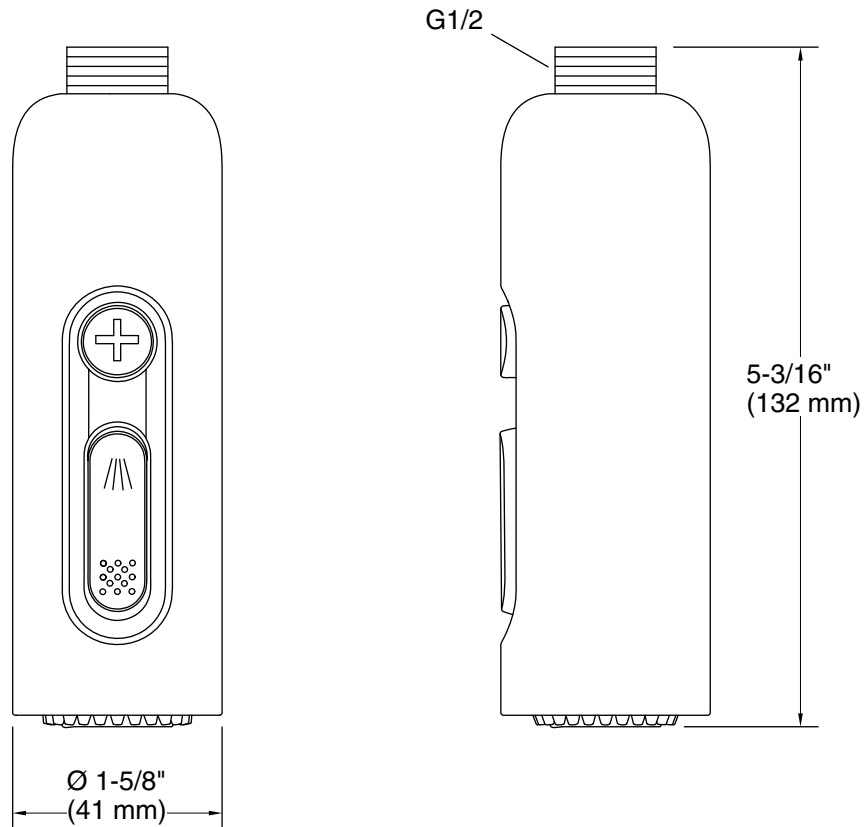

Features

- Multifunction handshower offers two spray options.
- Sweep® spray provides a wide massage stream of fine droplets with moderate pressure.
- Cloud spray experience restores with a thick cloud of silky, super-fine water droplets.
- MasterClean™ sprayface features an easy-to-clean surface that withstands mineral buildup.
- Optimized sprayface for maximum performance.
- 2.5 gpm (9.5 lpm) maximum flow rate at 45 psi (3.1 bar).

Material

- Premium material construction for durability and reliability.
- KOHLER finishes resist corrosion and tarnishing.

Installation

- G 1/2 inlet connection.
- Requires shower hose (sold separately).
- Requires wand handshower holder or ceiling-mount dual shower arm (sold separately).
- Not recommended for use with a standard handshower holder.

Recommended Products/Accessories

- K-23723 Faucet cleaner
- K-26305 Ceiling-mount single-function dual rainhead arm

Codes/Standards

ASME A112.18.1/CSA B125.1
DOE - Energy Policy Act 1992

KOHLER® Faucet Lifetime Limited Warranty

See website for detailed warranty information.

Technical Information

All product dimensions are nominal.

Handshower:

Rated maximum flow: 2.5 gal/min (9.5 l/min)
Pressure: 45 psi (3.1 bar)