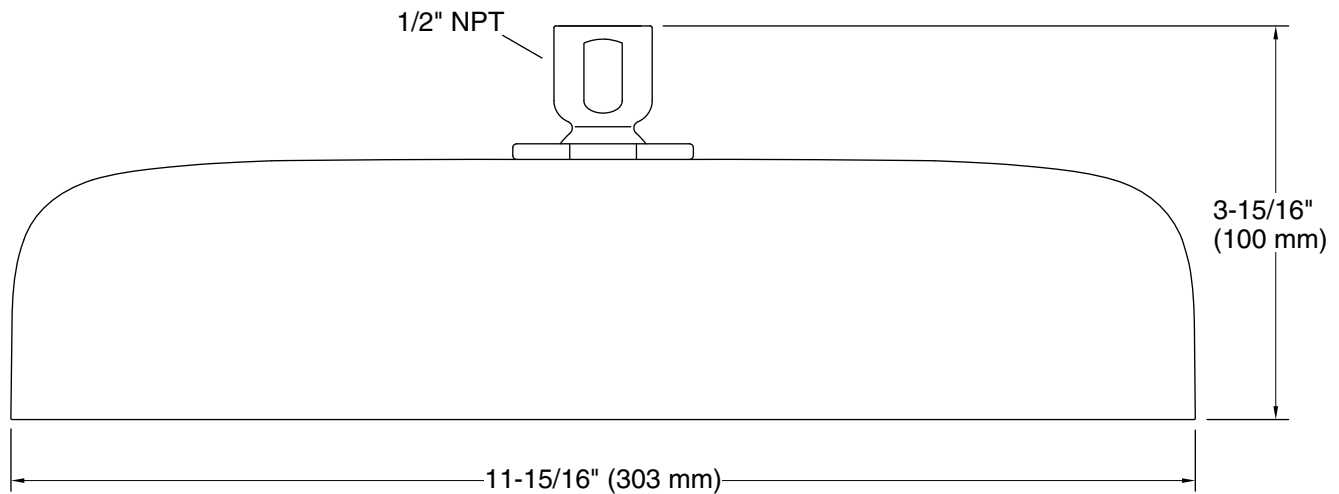

Color	Code	Description
	CP	Polished Chrome
	BN	Vibrant® Brushed Nickel
	BL	Matte Black
	2MB	Vibrant® Brushed Moderne Brass

Technical Information

All product dimensions are nominal.

Showerhead/Body Spray: