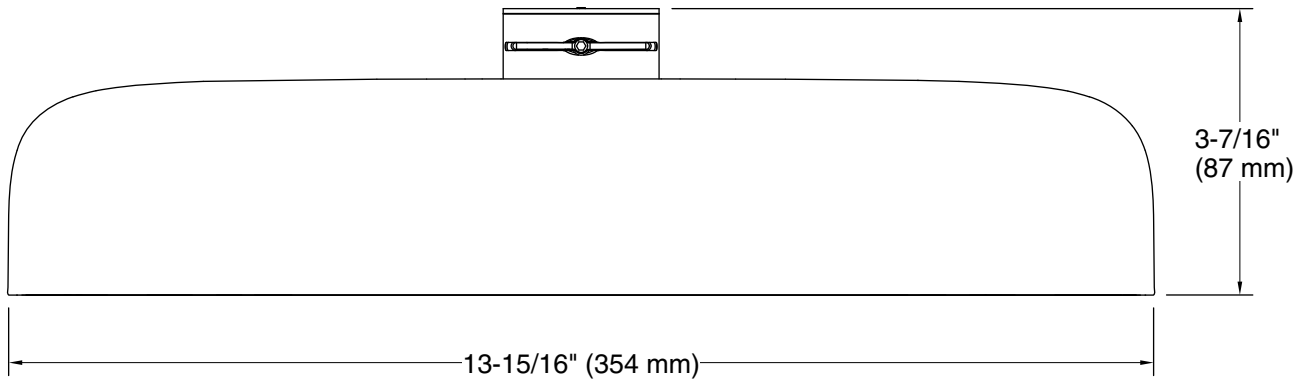

Technical Information

All product dimensions are nominal.

Showerhead/Body Spray:

Rated maximum flow: 1.75 gal/min (6.6 l/min)

Pressure: 80 psi (5.5 bar)