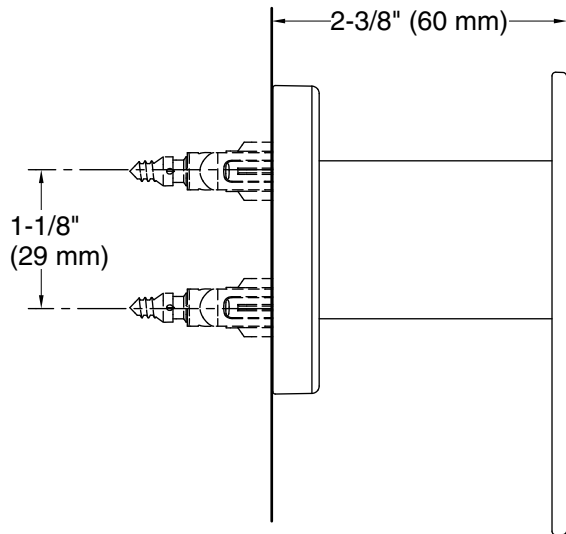

Technical Information

All product dimensions are nominal.