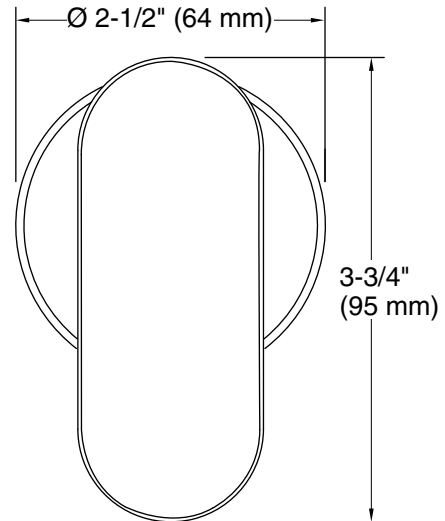

Technical Information

All product dimensions are nominal.