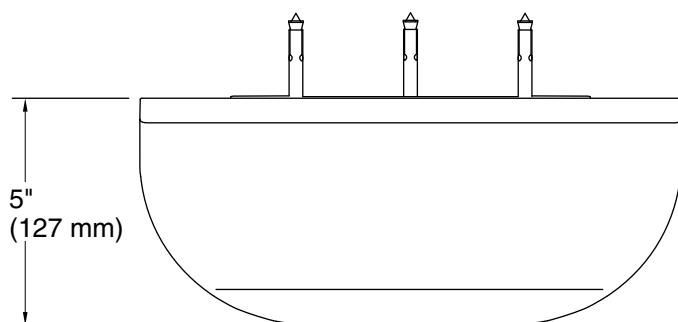

Features

- Shaving ledge/footrest for added comfort.
- 5" x 11¾" x 3¼" (127 x 300 x 83 mm) angled half-moon ledge with rim.
- Coordinates with other products in the Statement collection.
- Lightly textured surface prevents foot slipping.

See website for detailed warranty information.

Technical Information

All product dimensions are nominal.

Material: Plastic, Zinc, Stainless Steel