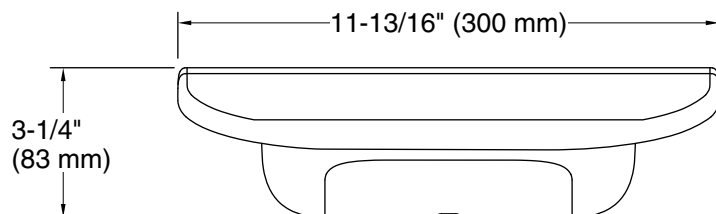

Features

- Shaving ledge/footrest for added comfort.
- 5" x 11¾" x 3¼" (127 x 300 x 83 mm) angled half-moon ledge with rim.
- Coordinates with other products in the Statement collection.
- Lightly textured surface prevents foot slipping.

See website for detailed warranty information.

Technical Information

All product dimensions are nominal.

Material: Plastic, Zinc, Stainless Steel