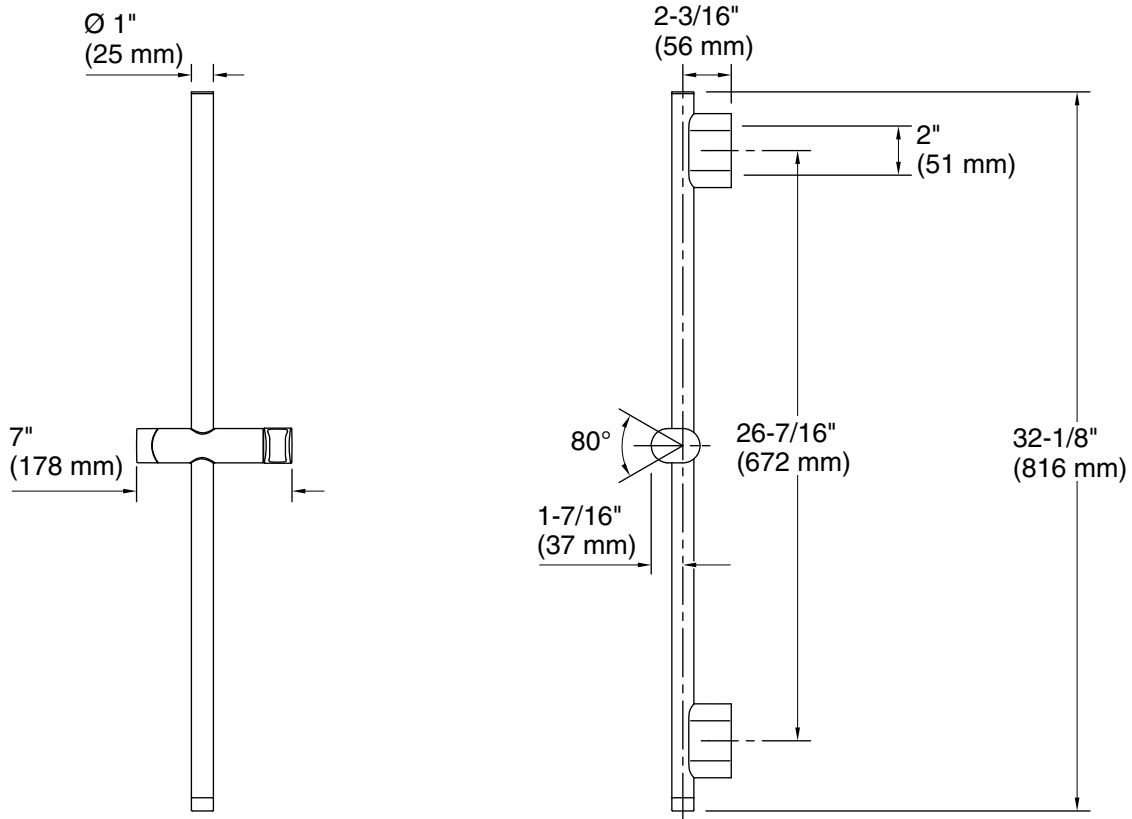

Features

- 31½" (800 mm) adjustable sidebar supports a handshower at the desired height for a customized showering experience.

Material

- Durable metal construction.
- KOHLER finishes resist corrosion and tarnishing.

Technical Information

All product dimensions are nominal.