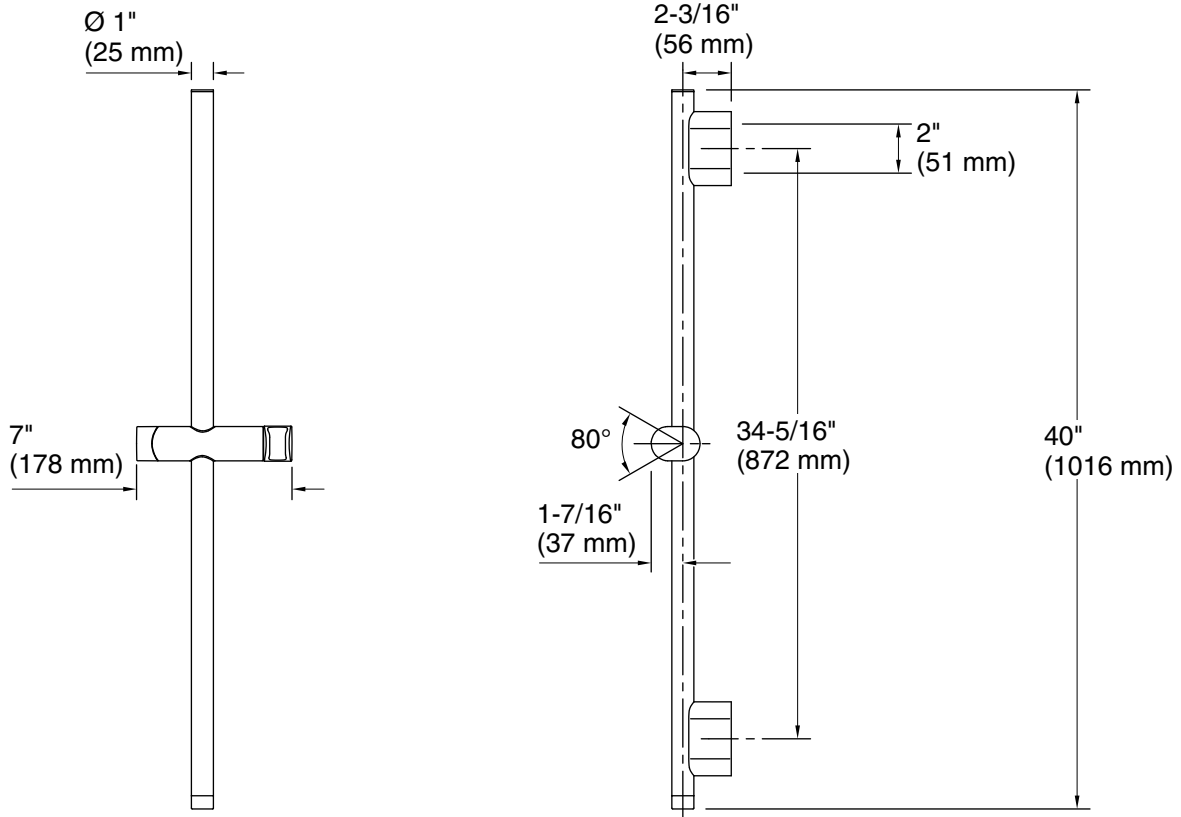

Features

- 39" (990 mm) adjustable sidebar supports a handshower at the desired height for a customized showering experience.

Material

- Durable metal construction.
- KOHLER finishes resist corrosion and tarnishing.

Technical Information

All product dimensions are nominal.