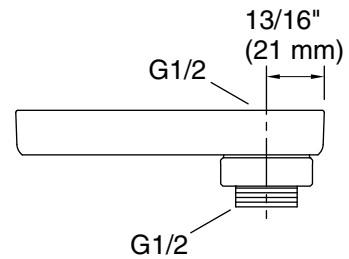

Features

- 4-1/4" x 8-1/16" x 1-5/16" (108 x 205 x 33 mm) oblong shelf with rim.
- Designed to fit most KOHLER slidebars with integrated water supply as well as stand-alone supply elbows.
- Coordinates with other products in the Statement collection.
- Lightly textured surface keeps soap and bottles secure.
- Center drain slot prevents water pooling.

Material

- Plastic construction.
- Brass thread connection.

Installation

- G 1/2" - 14 connection.
- Easy installation – no special tools required.

Codes/Standards

None Applicable

KOHLER[®] Faucet Lifetime Limited Warranty

Technical Information

All product dimensions are nominal.