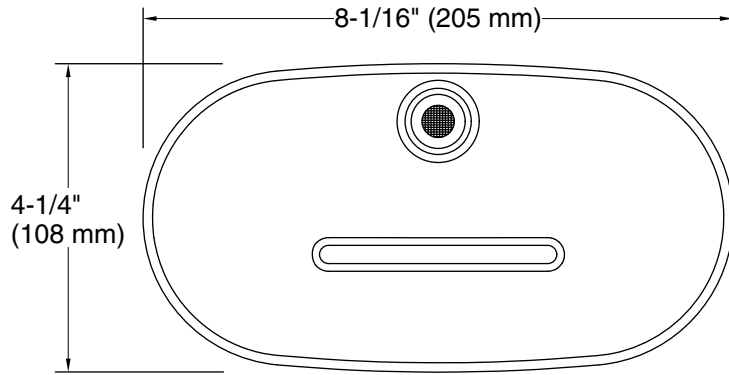

Features

- 4-1/4" x 8-1/16" x 1-5/16" (108 x 205 x 33 mm) oblong shelf with rim.
- Designed to fit most KOHLER slidebars with integrated water supply as well as stand-alone supply elbows.
- Coordinates with other products in the Statement collection.
- Lightly textured surface keeps soap and bottles secure.
- Center drain slot prevents water pooling.

Material

- Plastic construction.
- Brass thread connection.

Installation

- G 1/2" - 14 connection.
- Easy installation – no special tools required.

Codes/Standards

None Applicable

KOHLER[®] Faucet Lifetime Limited Warranty

Technical Information

All product dimensions are nominal.