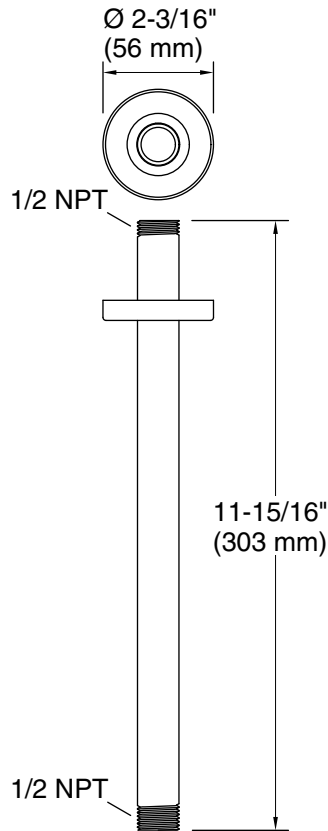

Technical Information

All product dimensions are nominal.