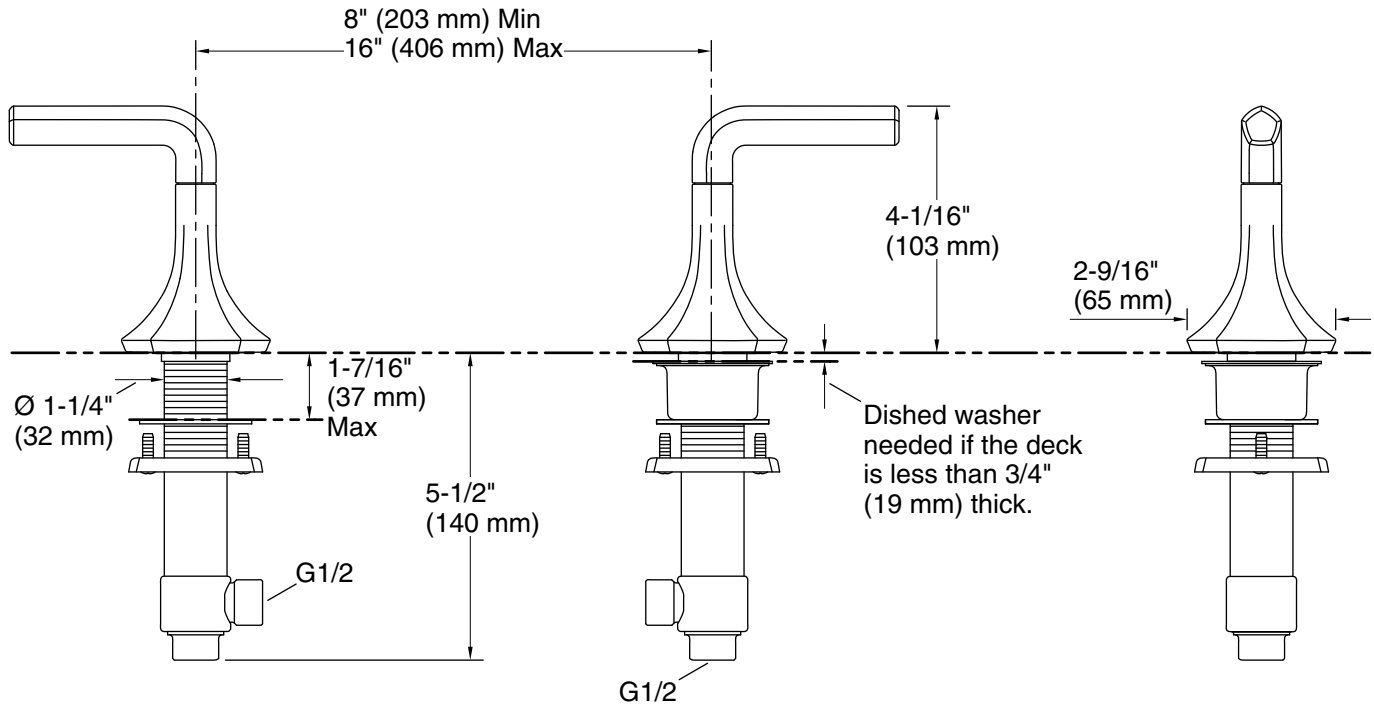

Technical Information

All product dimensions are nominal.

Drain included: No

Notes

ADA, OBC, CSA B651 compliant when installed to the specific requirements of these regulations.