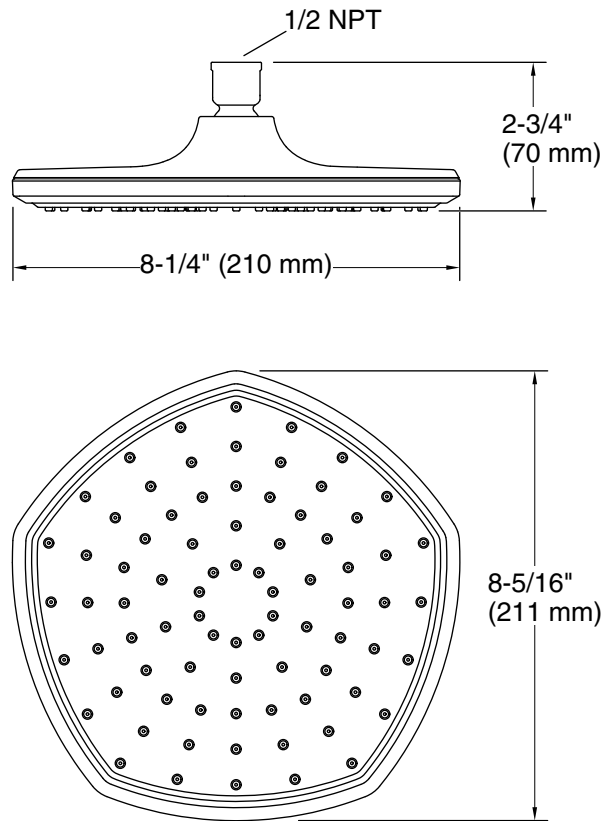

Installation

- 1/2 -14 NPT connection.
- Requires rainhead arm and flange (sold separately).
- Wall- or ceiling-mount.

Recommended Products/Accessories

K-72775 Shower Arm and Flange
K-23723 Faucet cleaner

Color	Code	Description
	CP	
	BN	
	BL	
	2MB	

Technical Information

All product dimensions are nominal.

Showerhead/Body Spray:

Rated maximum flow: 2.5 gal/min (9.5 l/min)

flow:

Pressure: 80 psi (5.5 bar)

Notes