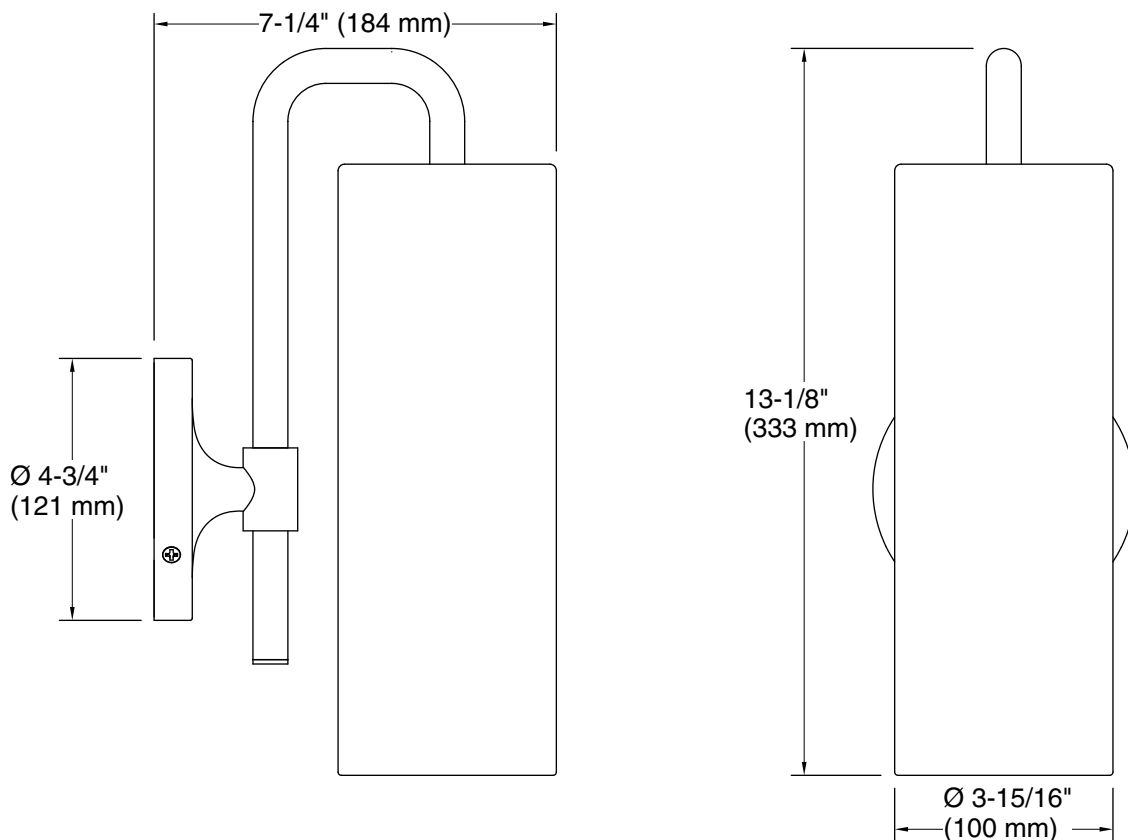

Required Electrical Service

One circuit required.

120 V, 60 Hz

Technical Information

All product dimensions are nominal.

Material: Steel, Glass
Number of Lights: 1
Lighting Type: Socket-based
Socket Type: E-26 Medium
Number of Shades: 1
Shade Type: Glass - clear