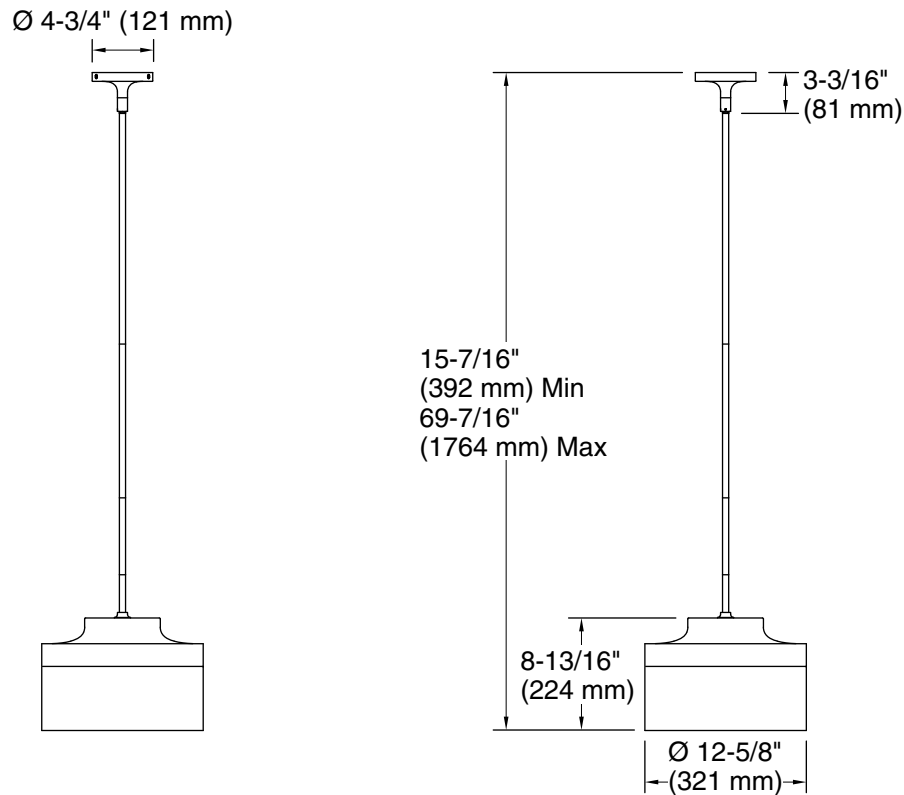

Features

- Rounded glass shades connect with tube attachments and metal bases in contemporary designs fit for any room.
- Coordinates with faucets and accessories in the Purist collection.
- Requires two bulbs with medium (E26) base; T10 bulb recommended (sold separately).
- Suitable for damp locations, per UL 1598.

Installation

- Installation hardware included.

Codes/Standards

UL 1598
CSA C22.2 No. 250

KOHLER® Indoor Lighting Fixtures Limited Warranty

See website for detailed warranty information.

Available Colors/Finishes

Color tiles intended for reference only.

Color	Code	Description
	BLL	Matte Black
	2GL	Brushed Moderne Brass

Required Electrical Service

60 Hz

Technical Information

All product dimensions are nominal.

Material:	Steel, Aluminum, Glass
Number of Lights:	2
Lighting Type:	Socket-based
Socket Type:	E-26 Medium
Number of Shades:	1
Shade Type:	Glass - clear
Hanging Type:	Downrod
Downrod Detail:	1 x 3" (76 mm), 1 x 6" (152 mm), 1 x 12" (305 mm), 2 x 18" (457 mm)
Height:	15-7/16" (392 mm) - 69-7/16" (1763 mm)