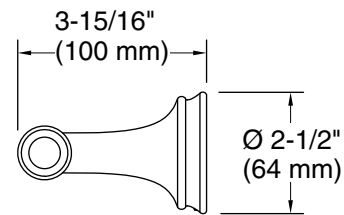

Recommended Products/Accessories

K-31507-TA bath towel with Tatami weave, 30" x 58"

K-31507-TE bath towel with Terry weave, 30" x 58"

K-31507-TX bath towel with Textured weave, 30" x 58"

Included Components

Color tiles intended for reference only.

Color	Code	Description
	CP	Polished Chrome
	BN	Vibrant® Brushed Nickel
	2BZ	Oil-Rubbed Bronze

Technical Information

All product dimensions are nominal.

Material: Zinc