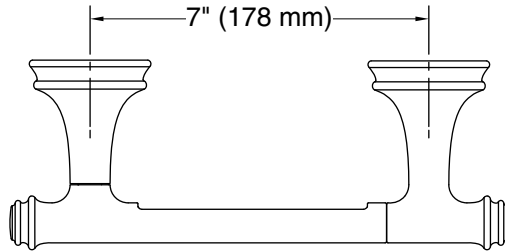

Recommended Products/Accessories

K-31507-TA bath towel with Tatami weave, 30" x 58"

K-31507-TE bath towel with Terry weave, 30" x 58"

K-31507-TX bath towel with Textured weave, 30" x 58"

Included Components

Color tiles intended for reference only.

Color	Code	Description
	CP	Polished Chrome
	BN	Vibrant® Brushed Nickel
	2BZ	Oil-Rubbed Bronze

Technical Information

All product dimensions are nominal.

Material: Zinc