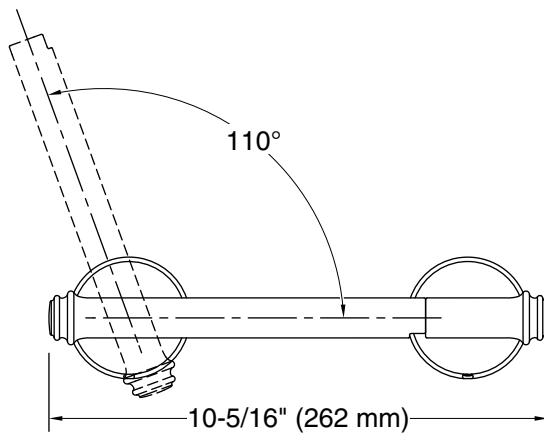

Technical Information

All product dimensions are nominal.

Material: Zinc

Notes

Install this product according to the installation instructions.