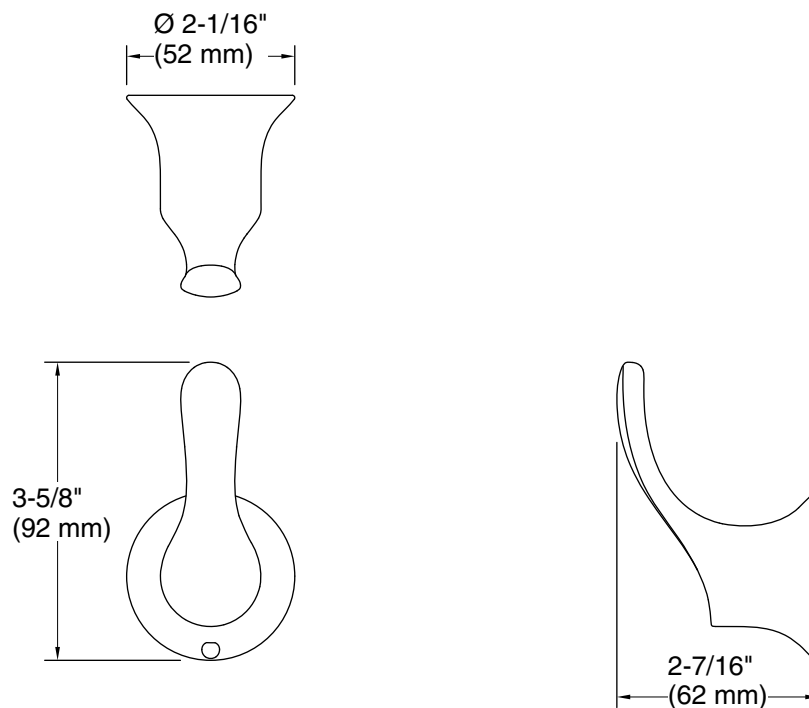

- K-31507-TA bath towel with Tatami weave, 30" x 58"
- K-31507-TE bath towel with Terry weave, 30" x 58"
- K-31507-TX bath towel with Textured weave, 30" x 58"
- K-23729 Stainless steel cleaner

Codes/Standards

Technical Information

All product dimensions are nominal.

Material: Zinc