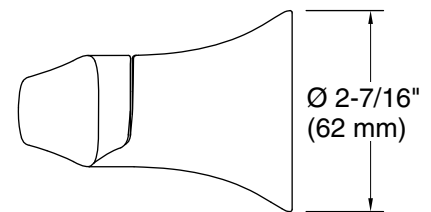

Simplice®
Pivoting toilet paper holder
K-27397

Features

- Pivoting holder makes changing toilet paper quick and simple
- Coordinates with other products in the Simplice collection

Material

- Premium metal construction for durability and reliability
- KOHLER finishes resist corrosion and tarnishing

Recommended Products/Accessories

- K-31507-TA bath towel with Tatami weave, 30" x 58"
- K-31507-TE bath towel with Terry weave, 30" x 58"
- K-31507-TX bath towel with Textured weave, 30" x 58"
- K-23729 Stainless steel cleaner

Technical Information

All product dimensions are nominal.

Material: Zinc

Notes

Install this product according to the installation instructions.