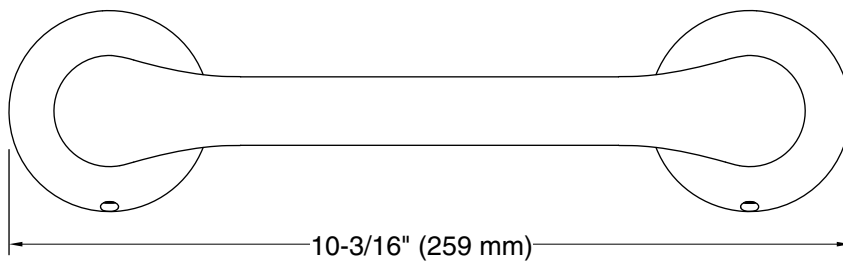

Simplice®
Pivoting toilet paper holder
K-27397

Features

- Pivoting holder makes changing toilet paper quick and simple
- Coordinates with other products in the Simplice collection

Material

- Premium metal construction for durability and reliability
- KOHLER finishes resist corrosion and tarnishing

Recommended Products/Accessories

- K-31507-TA bath towel with Tatami weave, 30" x 58"
- K-31507-TE bath towel with Terry weave, 30" x 58"
- K-31507-TX bath towel with Textured weave, 30" x 58"
- K-23729 Stainless steel cleaner

Technical Information

All product dimensions are nominal.

Material: Zinc

Notes

Install this product according to the installation instructions.