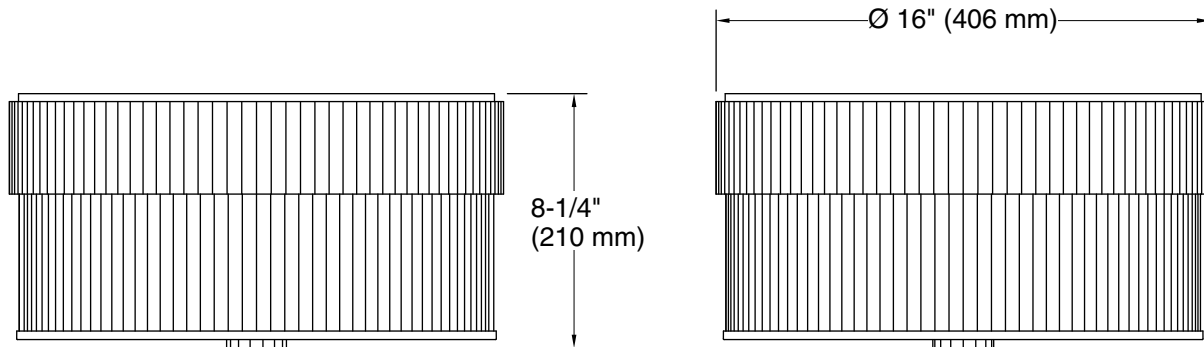

Required Electrical Service

One circuit required.

120 V, 60 Hz

Technical Information

All product dimensions are nominal.

Material: Steel, Brass, Glass
Number of Lights: 3
Lighting Type: Socket-based
Socket Type: E-26 Medium
Number of Shades: 1
Shade Type: Glass - frosted