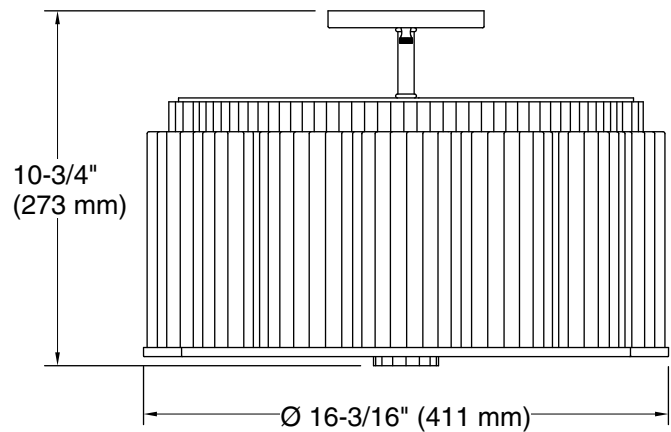

Required Electrical Service

One circuit required.

120 V, 60 Hz

Technical Information

All product dimensions are nominal.

Material: Steel, Brass, Glass
Number of Lights: 3
Lighting Type: Socket-based
Socket Type: E-26 Medium
Number of Shades: 1
Shade Type: Glass - frosted