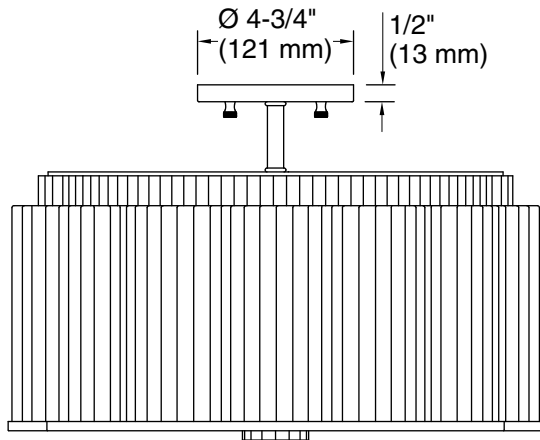

Required Electrical Service

One circuit required.

120 V, 60 Hz

Technical Information

All product dimensions are nominal.

Material: Steel, Brass, Glass
Number of Lights: 3
Lighting Type: Socket-based
Socket Type: E-26 Medium
Number of Shades: 1
Shade Type: Glass - frosted