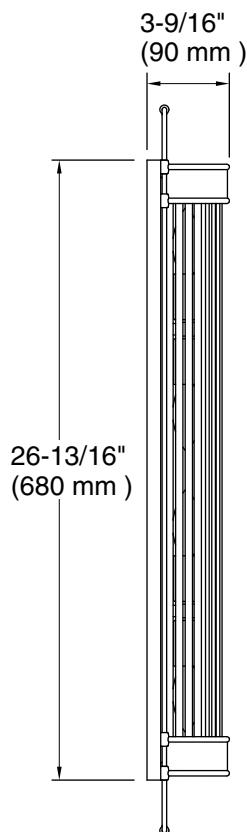

Required Electrical Service

One circuit required.

120 V, 60 Hz

Technical Information

All product dimensions are nominal.

Material:	Steel, Brass, Glass
Number of Lights:	4
Lighting Type:	Socket-based
Socket Type:	E-12 Candelabra
Number of Shades:	16
Shade Type:	Glass - frosted