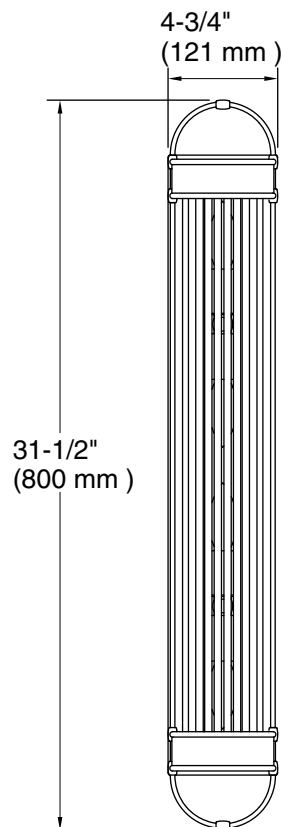

Required Electrical Service

One circuit required.

120 V, 60 Hz

Technical Information

All product dimensions are nominal.

Material:	Steel, Brass, Glass
Number of Lights:	4
Lighting Type:	Socket-based
Socket Type:	E-12 Candelabra
Number of Shades:	16
Shade Type:	Glass - frosted