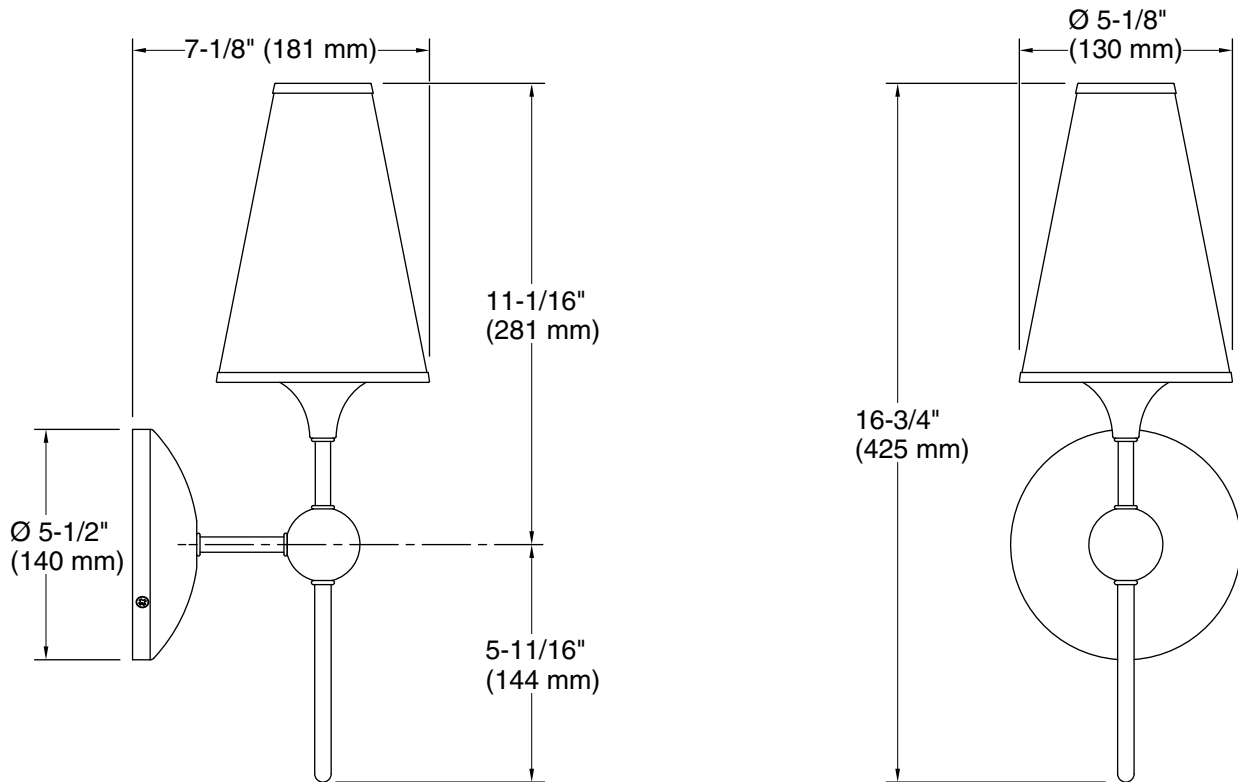

Features

- Dramatic tapered fabric shades with metal trim and decorative sphere motif create a beautiful accent for interior spaces
- Modernist references are reinterpreted to create a timeless design that works in a range of interior styles and settings
- This collection is at home in modern and traditional interiors
- A great piece for almost any space — master bathroom, guest bathroom, hallway, or bedside
- Candelabra base (E12) socket, works best with clear or frosted LED candelabra type B bulbs (sold separately)
- Suitable for damp locations, per UL 1598

Required Electrical Service

One dedicated circuit required.

Lights: 120 V, 12 A, 60 Hz

Technical Information

All product dimensions are nominal.

Installation Type: Wall-mount

Material: Steel

Number of Lights: 1