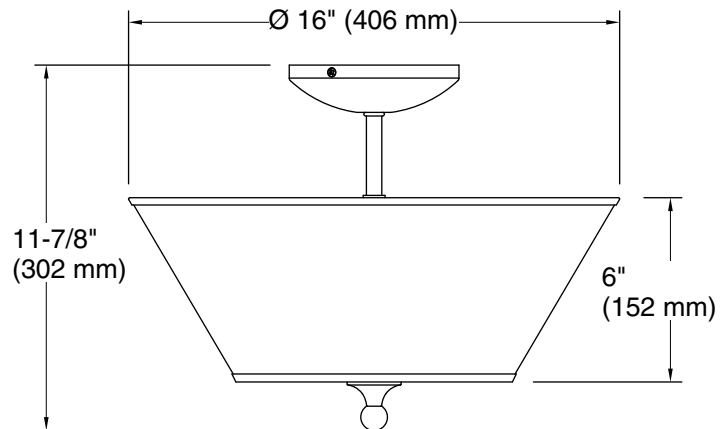

Required Electrical Service

One dedicated circuit required.

Lights: 120 V, 12 A, 60 Hz

Technical Information

All product dimensions are nominal.

Installation Type: Flush-mount

Material: Steel

Number of Lights: 2