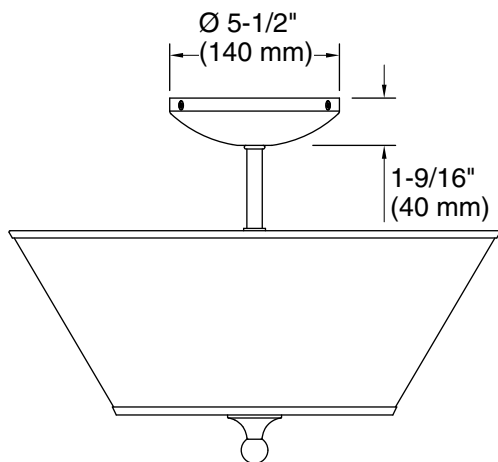

Required Electrical Service

One dedicated circuit required.

Lights: 120 V, 12 A, 60 Hz

Technical Information

All product dimensions are nominal.

Installation Type: Flush-mount

Material: Steel

Number of Lights: 2