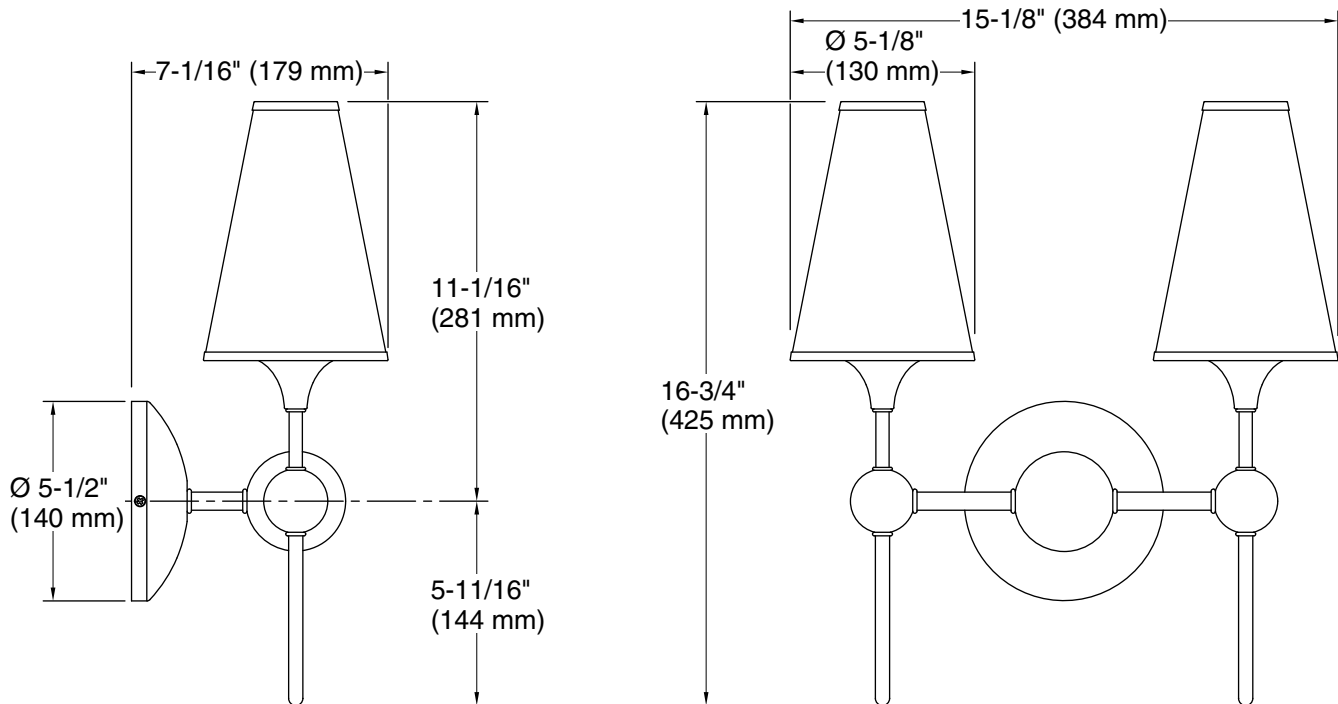

Features

- Dramatic tapered fabric shades with metal trim and decorative sphere motif create a beautiful accent for interior spaces
- Modernist references are reinterpreted to create a timeless design that works in a range of interior styles and settings
- This collection is at home in modern and traditional interiors
- A great piece for almost any space — master bathroom, guest bathroom, hallway, or bedside
- Candelabra base (E12) socket, works best with clear or frosted LED candelabra type B bulbs (sold separately)
- Suitable for damp locations, per UL 1598

Required Electrical Service

One dedicated circuit required.

Lights: 120 V, 12 A, 60 Hz

Technical Information

All product dimensions are nominal.

Installation Type: Wall-mount

Material: Steel

Number of Lights: 2