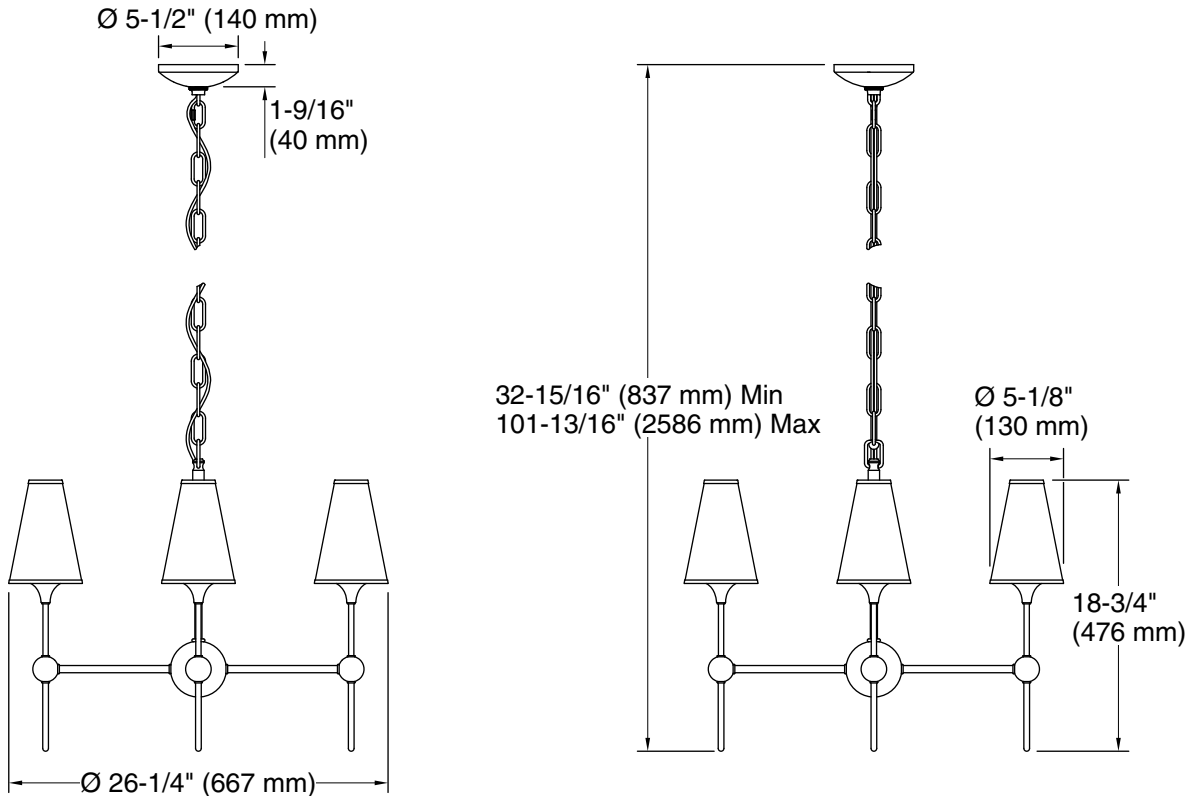

Required Electrical Service

One dedicated circuit required.

Lights: 120 V, 12 A, 60 Hz

Technical Information

All product dimensions are nominal.

Installation Type: Ceiling-mount

Material: Steel, Brass

Number of Lights: 4

Lighting Type: Socket-based

Socket Type: E-12 Candelabra

Number of Shades: 4

Shade Type: Fabric

Hanging Type: Chain

Height: $32\text{-}15/16''$ (837 mm) -
 $101\text{-}7/8''$ (2587 mm)

Electrical component rating: Socket Rating: 60 Hz, 60 W