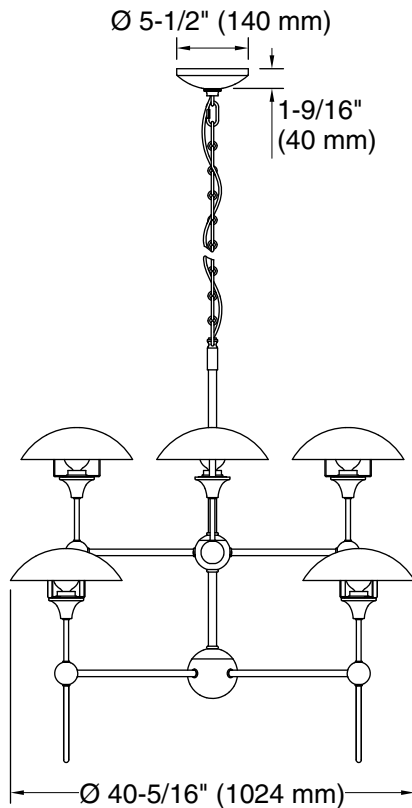

Required Electrical Service

One dedicated circuit required.

Lights: 120 V, 12 A, 60 Hz

Technical Information

All product dimensions are nominal.

Installation Type: Ceiling-mount

Material: Steel, Brass, Aluminum

Number of Lights: 8

Lighting Type: Socket-based

Socket Type: E-12 Candelabra

Number of Shades: 8

Shade Type: Metal

Hanging Type: Chain

Height: $38\text{-}1/4''$ (972 mm) -
 $107\text{-}3/16''$ (2722 mm)

Electrical component rating: Socket Rating: 60 Hz, 60 W