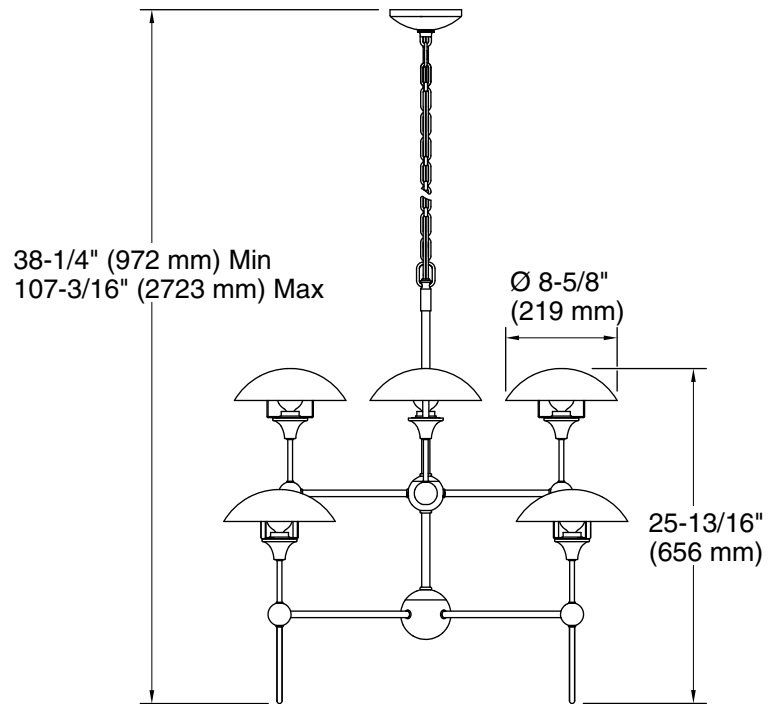

Required Electrical Service

One dedicated circuit required.

Lights: 120 V, 12 A, 60 Hz

Technical Information

All product dimensions are nominal.

Installation Type: Ceiling-mount

Material: Steel, Brass, Aluminum

Number of Lights: 8

Lighting Type: Socket-based

Socket Type: E-12 Candelabra

Number of Shades: 8

Shade Type: Metal

Hanging Type: Chain

Height: $38\text{-}1/4''$ (972 mm) -
 $107\text{-}3/16''$ (2722 mm)

Electrical component rating: Socket Rating: 60 Hz, 60 W