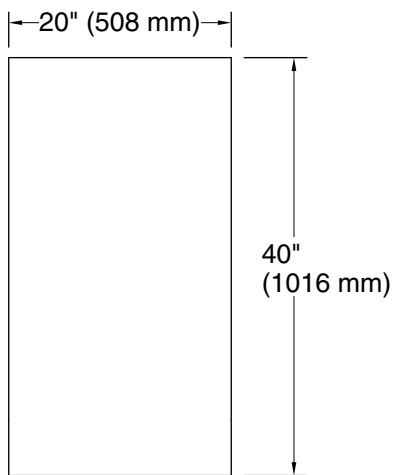

Technical Information

All product dimensions are nominal.

Notes

Install this product according to the installation instructions.

CAUTION: Risk of property damage. For surface mounting, use anchors (not provided) rated for the loaded weight of this product. Refer to the anchor manufacturer's instructions.

When determining the height of the medicine cabinet, ensure the mirrored door will clear all obstacles (such as a faucet). A minimum distance of 3" (76 mm) is required.