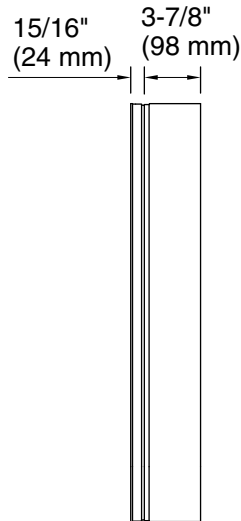

Technical Information

All product dimensions are nominal.

Notes

Install this product according to the installation instructions.

CAUTION: Risk of property damage. For surface mounting, use anchors (not provided) rated for the loaded weight of this product. Refer to the anchor manufacturer's instructions.

When determining the height of the medicine cabinet, ensure the mirrored door will clear all obstacles (such as a faucet). A minimum distance of 3" (76 mm) is required.