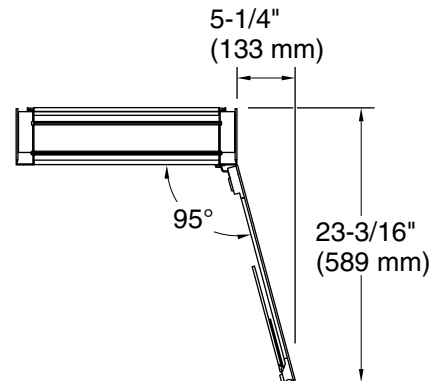

Technical Information

All product dimensions are nominal.

Notes

Install this product according to the installation instructions.

CAUTION: Risk of property damage. For surface mounting, use anchors (not provided) rated for the loaded weight of this product. Refer to the anchor manufacturer's instructions.

When determining the height of the medicine cabinet, ensure the mirrored door will clear all obstacles (such as a faucet). A minimum distance of 3" (76 mm) is required.