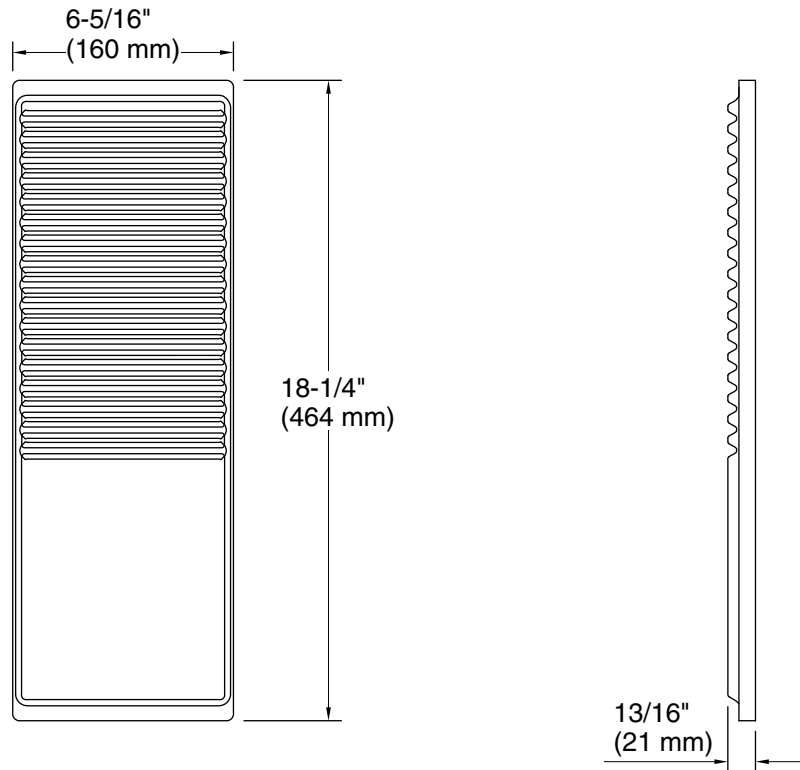

Spacity®
Dual-sided storage tray and washboard
K-28165

Features

- Customize your bathroom sink with dual-sided tray and washboard
- Use tray side to organize small bathroom items and washboard side to hand wash delicate clothing
- Sleek and contemporary design
- For use with Spacity™ vanity tops with integrated sinks

Technical Information

All product dimensions are nominal.

Material: Wood

Notes

Install this product according to the installation instructions.