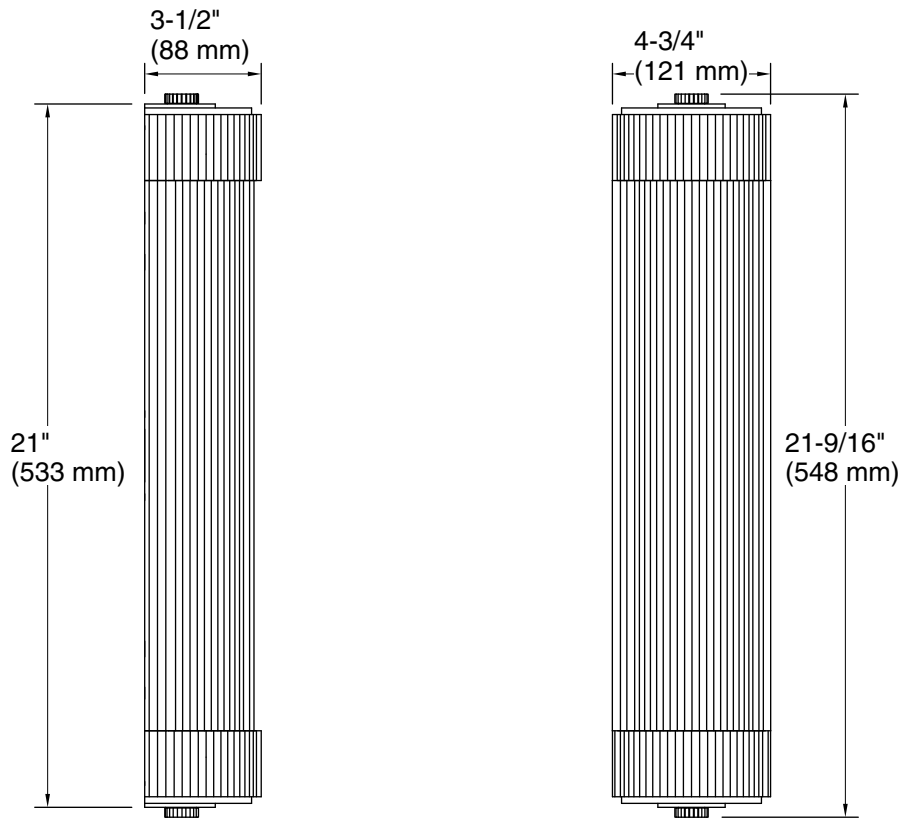

Required Electrical Service

One circuit required.

Lights: 120 V, 60 Hz

Technical Information

All product dimensions are nominal.

Material: Steel, Brass, Glass

Number of Lights: 2

Lighting Type: Socket-based

Socket Type: E-12 Candelabra

Number of Shades: 1

Shade Type: Glass - frosted

Electrical component rating: Socket Rating: 60 Hz, 60 W