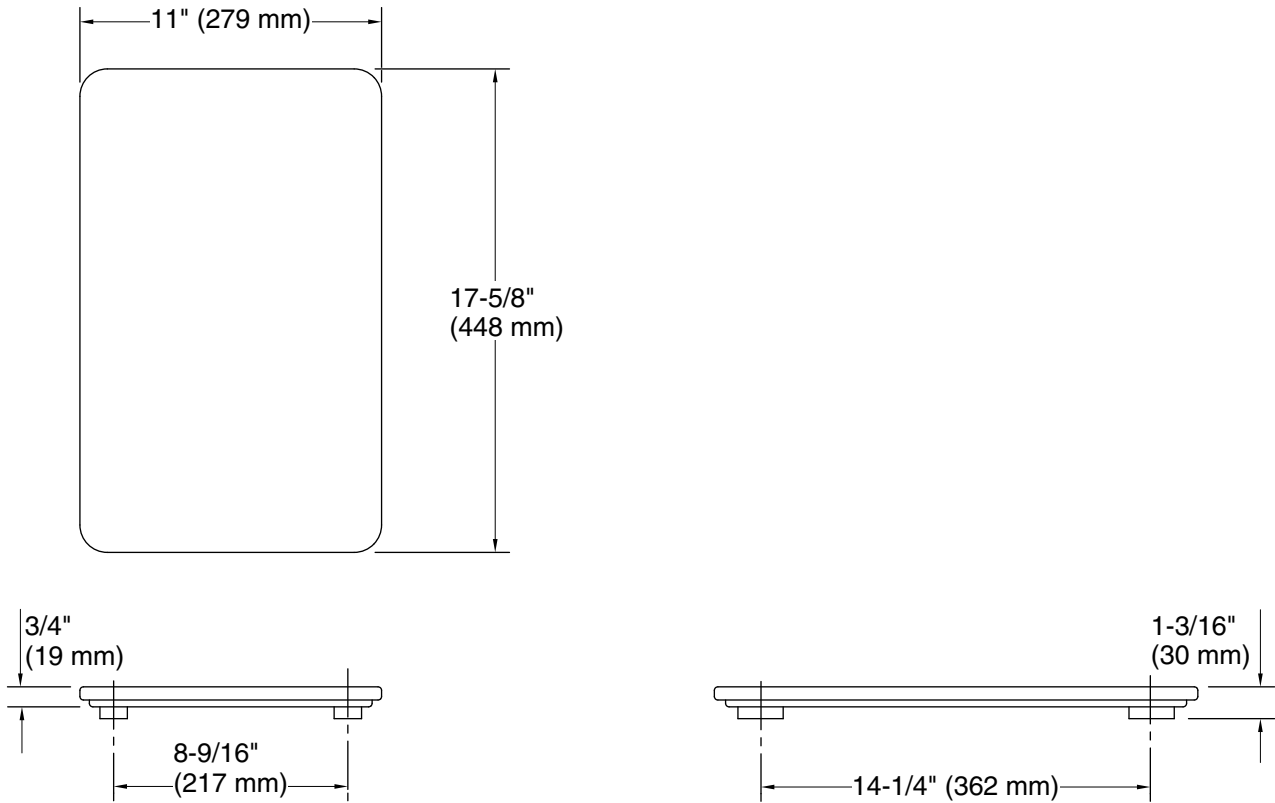

Material

- Durable acacia wood construction

Installation

- Cutting board rests on sink deck when sink is top-mounted or on countertop when undermounted

Codes/Standards

None Applicable

KOHLER® One-Year Limited Warranty

See website for detailed warranty information.

Technical Information

All product dimensions are nominal.

Material: Wood