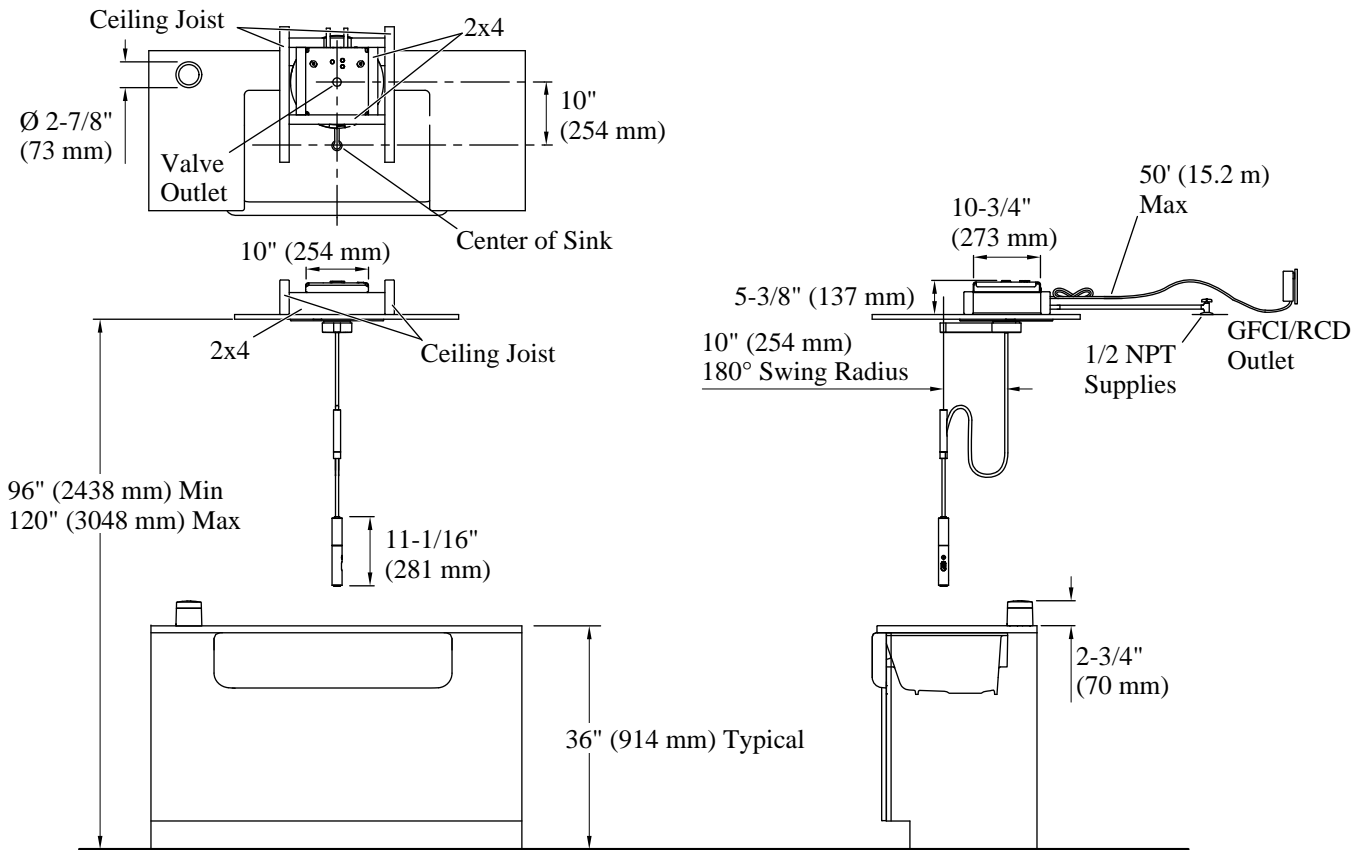

Required Electrical Service

One dedicated circuit required.

Controller module: 110/220 V, 50/60 Hz

Technical Information

All product dimensions are nominal.

Power source: Battery - DC, included

Charge voltage: USB 5 V

Charge time: 4 hours

Pressure/fixture Supply Requirements

Fixture pressure 120 psi (827.4 kPa)
max (static):

Fixture pressure min 20 psi (137.9 kPa)
(static):

Notes

Install this product according to the installation instructions.

This faucet should not be installed in a location where there is a vaulted ceiling.

The rough-in box must be installed in line with the ceiling joists. Angular installation can damage the structural integrity of the ceiling joists.

Access must be provided for supply stops and electrical outlet.

The ceiling must be level.