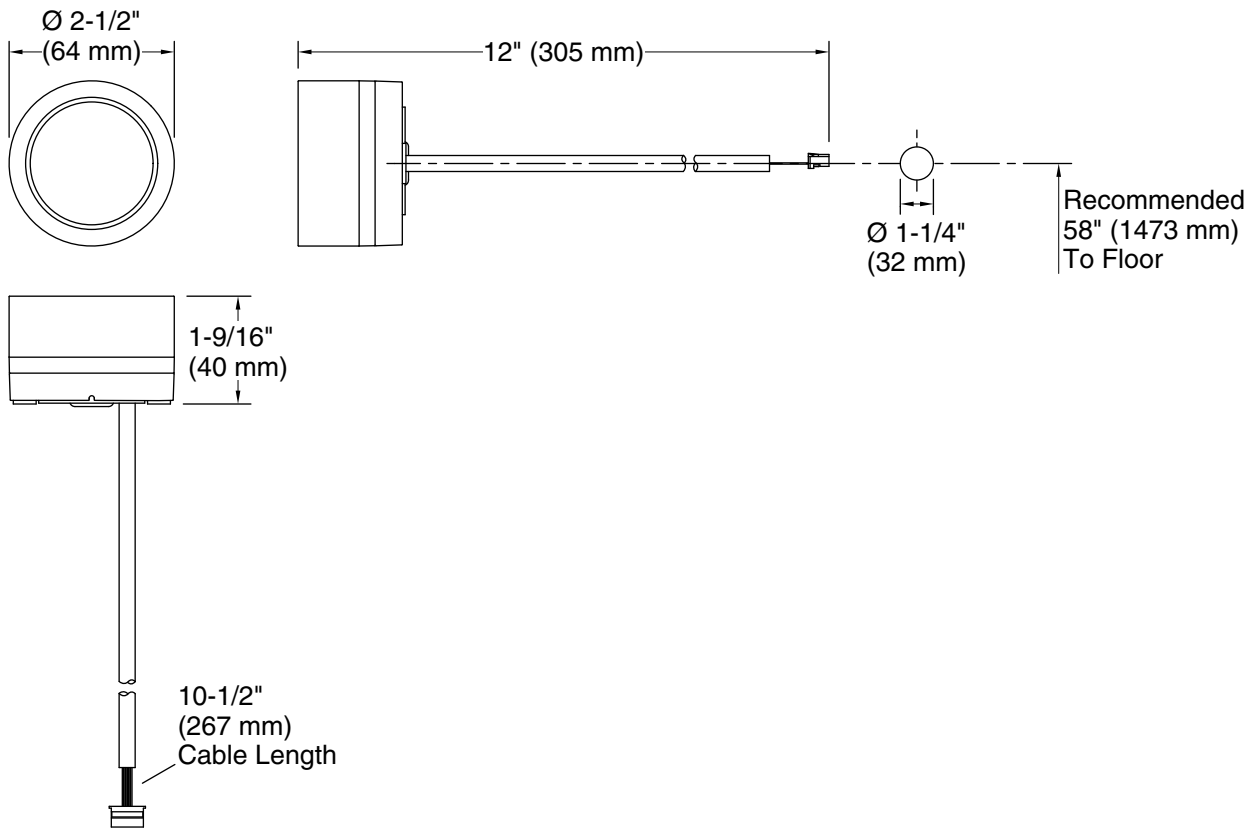

Technical Information

All product dimensions are nominal.

Drain included:	No
Bluetooth® range:	32 ft (9.8 m)
Bluetooth® version:	4.1
Max. Ambient temp:	125°F (51.7°C)
Min. Operating temp:	86°F (30°C)
Max. Operating temp:	120°F (48.9°C)
Max. Relative humidity condensing:	100%

Notes

Install this product according to the installation instructions.