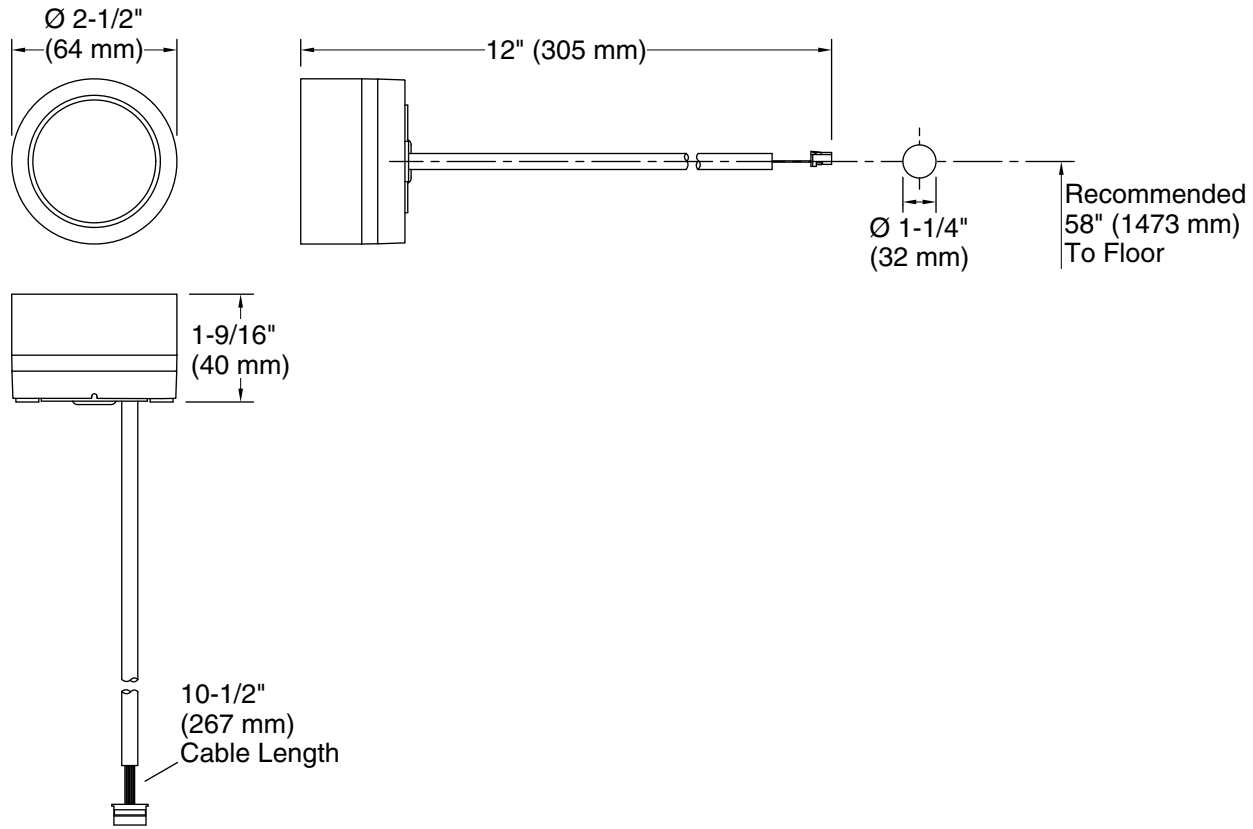

Technical Information

All product dimensions are nominal.

- Drain included: No
- Bluetooth® range: 32 ft (9.8 m)
- Bluetooth® version: 4.1
- Max. Ambient temp: 140°F (60°C)
- Min. Operating temp: 86°F (30°C)
- Max. Operating temp: 120°F (48.9°C)
- Max. Relative humidity condensing: 100%

Notes

Install this product according to the installation instructions.