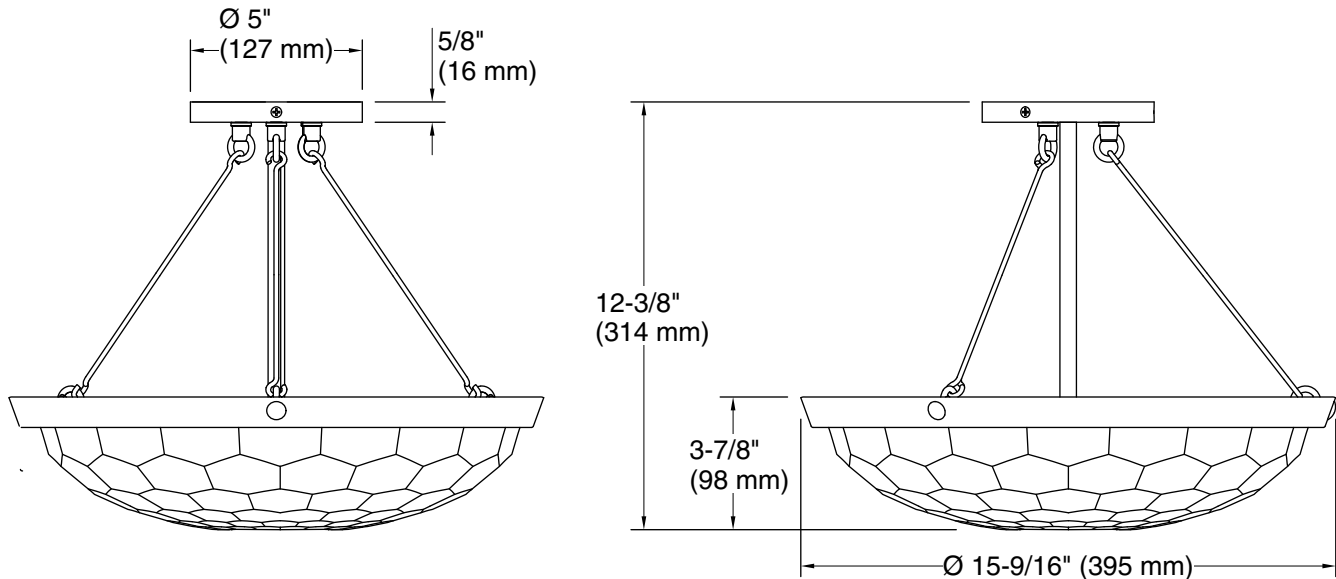

Required Electrical Service

One dedicated circuit required.

Lights: 120 V, 12 A, 60 Hz

Technical Information

All product dimensions are nominal.

Installation Type: Flush-mount

Material: Steel, Aluminum, Zinc, Glass

Number of Lights: 3

Lighting Type: Socket-based

Socket Type: E-12 Candelabra

Number of Shades: 1

Electrical component rating: Socket Rating: 60 Hz, 60 W