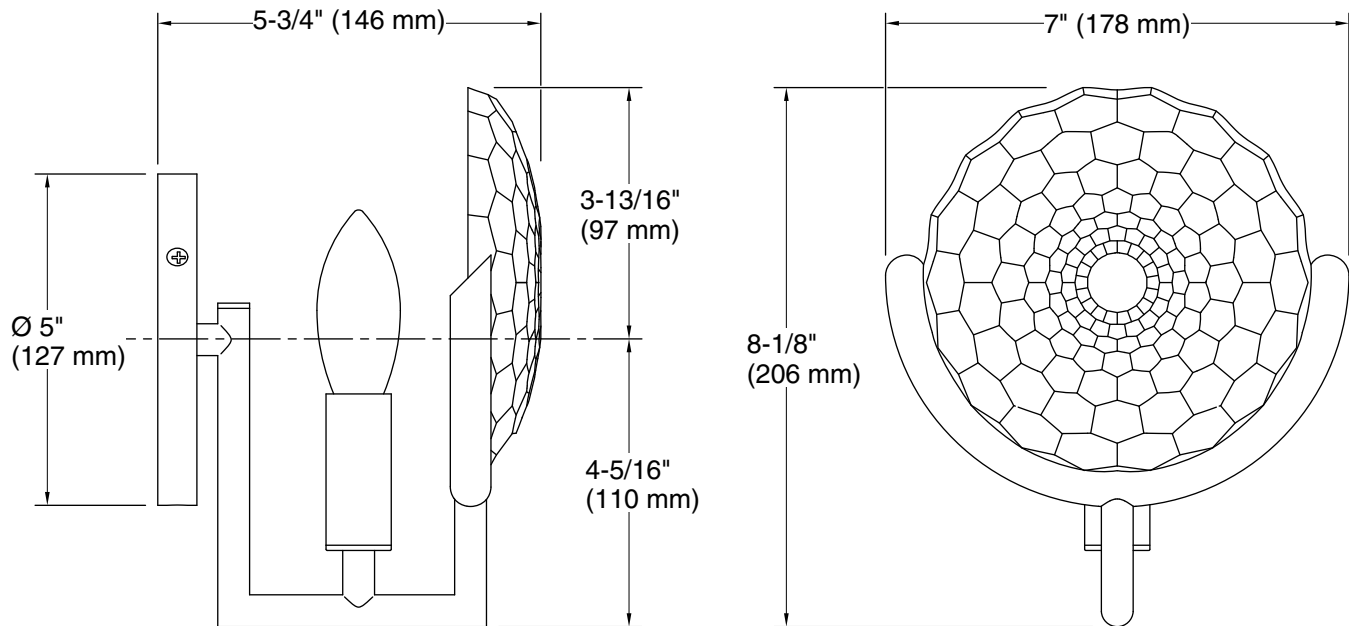

Required Electrical Service

One dedicated circuit required.

Lights: 120 V, 12 A, 60 Hz

Technical Information

All product dimensions are nominal.

Installation Type: Wall-mount

Material: Steel, Aluminum, Zinc, Glass