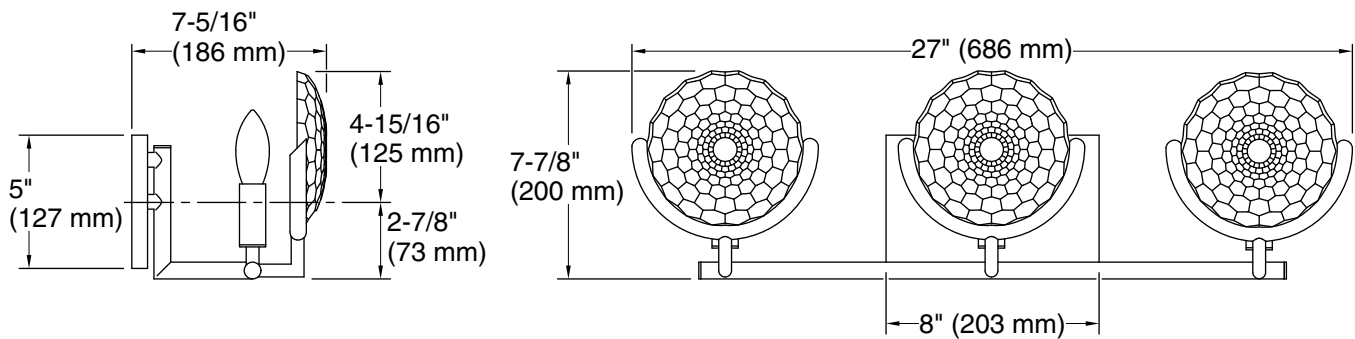

UL 1598
CSA C22.2 No. 250.0

KOHLER® Indoor Lighting Fixtures Limited Warranty

See website for detailed warranty information.

Available Colors/Finishes

Color tiles intended for reference only.

Color	Code	Description
	SNL	Polished Nickel
	BNL	Brushed Nickel
	CPL	Polished Chrome
	2GL	Brushed Moderne Brass

Required Electrical Service

One dedicated circuit required.

Lights: 120 V, 12 A, 60 Hz

Technical Information

All product dimensions are nominal.

Installation Type: Wall-mount

Material: Steel, Aluminum, Zinc, Glass