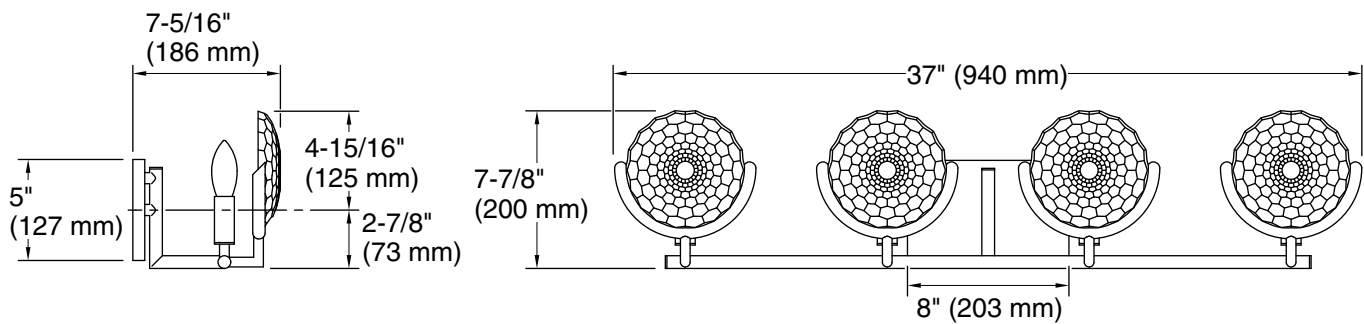

Required Electrical Service

One dedicated circuit required.

Lights: 120 V, 12 A, 60 Hz

Technical Information

All product dimensions are nominal.

Installation Type: Wall-mount

Material: Steel, Aluminum, Zinc, Glass

Number of Lights: 4

Lighting Type: Socket-based

Socket Type: E-12 Candelabra

Number of Shades: 4

Shade Type: Glass - clear

Electrical component Socket Rating: 60 Hz, 60 W
rating: