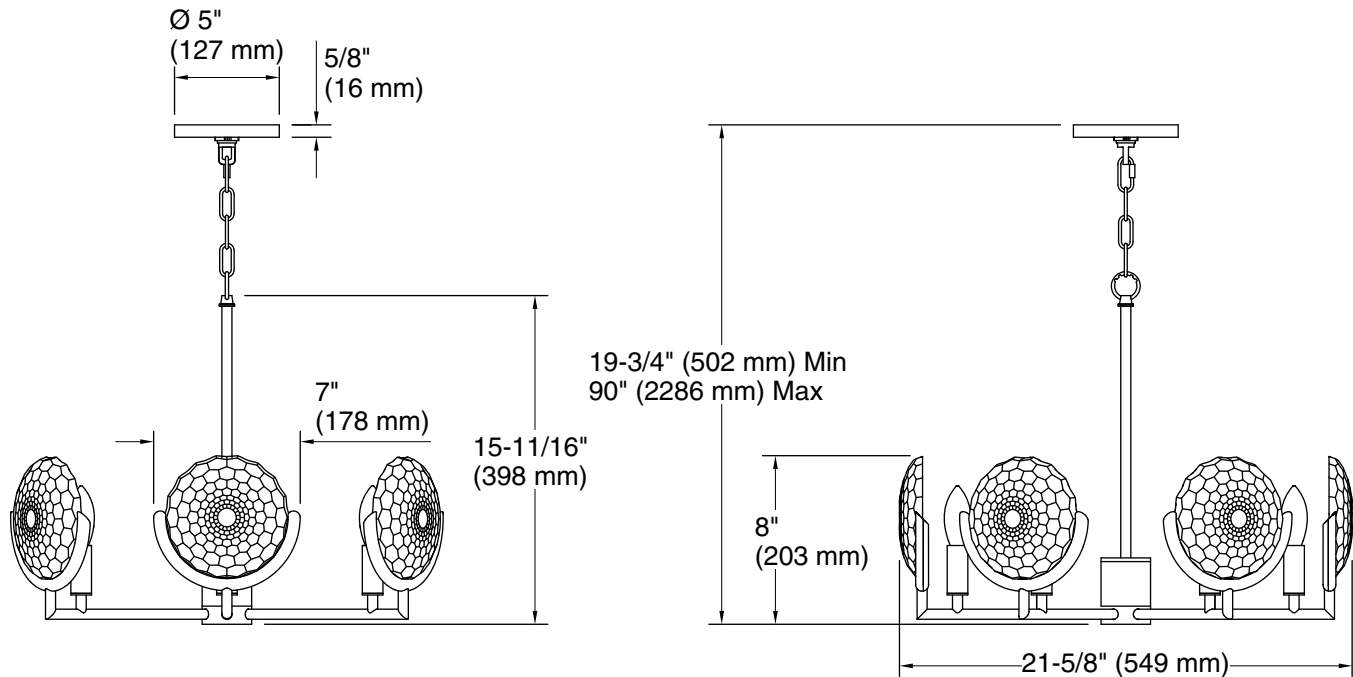

Required Electrical Service

One dedicated circuit required.

Lights: 120 V, 12 A, 60 Hz

Technical Information

All product dimensions are nominal.

Installation Type: Ceiling-mount
Material: Steel, Aluminum, Zinc, Glass
Number of Lights: 6
Lighting Type: Socket-based
Socket Type: E-12 Candelabra
Number of Shades: 6
Shade Type: Glass - clear
Hanging Type: Chain
Height: $19-3/4''$ (501 mm) - $89-15/16''$ (2285 mm)
Electrical component rating: Socket Rating: 60 Hz, 60 W