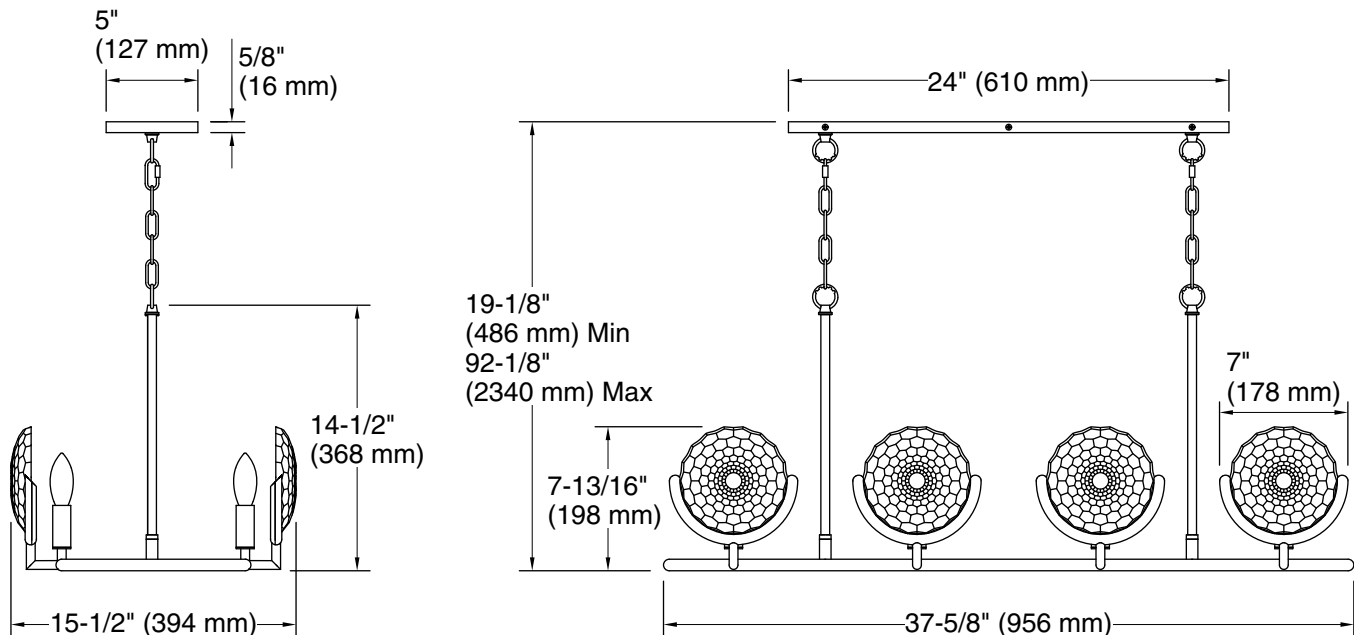

Required Electrical Service

One dedicated circuit required.

Lights: 120 V, 12 A, 60 Hz

Technical Information

All product dimensions are nominal.

- Installation Type: Ceiling-mount
- Material: Steel, Aluminum, Zinc, Glass
- Number of Lights: 8
- Lighting Type: Socket-based
- Socket Type: E-12 Candelabra
- Number of Shades: 8
- Shade Type: Glass - clear
- Hanging Type: Chain
- Height: 19-1/16" (485 mm) - 92-1/8" (2340 mm)
- Electrical component rating: Socket Rating: 60 Hz, 60 W